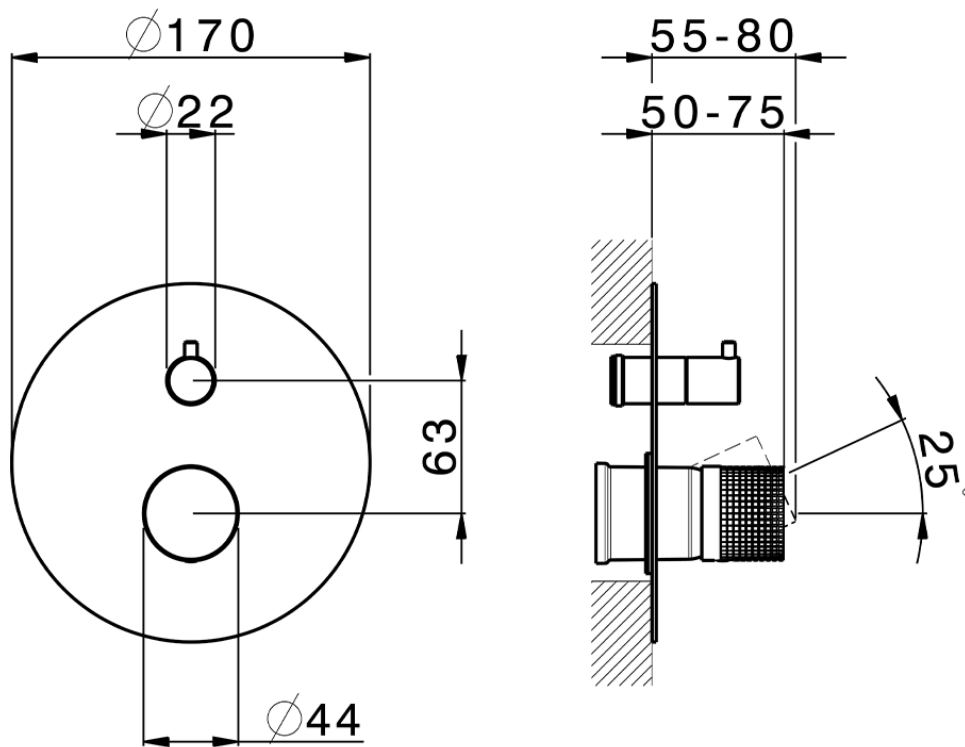

## Exposed part for concealed S.L.bath-shower valve NUANCE X32\_X1002300

X1002300

<https://en.cisal.it/exposed-part-for-concealed-s-l-bath-shower-valve-nuance-x32-x1002300>

2026-06-15