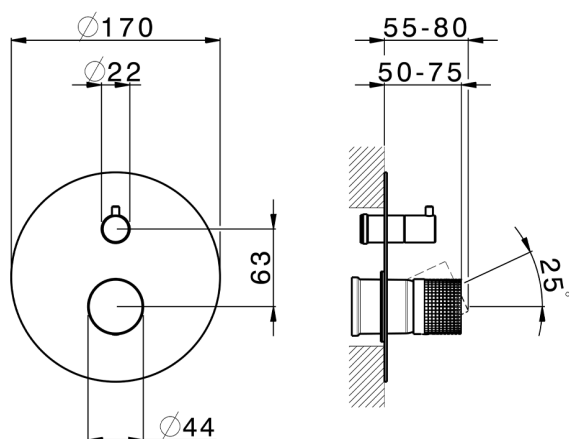

## Exposed part for concealed S.L.bath-shower valve NUANCE X32\_X1002300

MODEL **X1002300**

Exposed part for concealed S.L.bath-shower valve, 2-Way rotating diverter, without concealed part, for items Easy-Box ZA000230, Inox AISI 316L

## Exposed part for concealed S.L.bath-shower valve NUANCE X32\_X1002300

X1002300

<https://en.cisal.it/exposed-part-for-concealed-s-l-bath-shower-valve-nuance-x32-x1002300>

2026-04-26