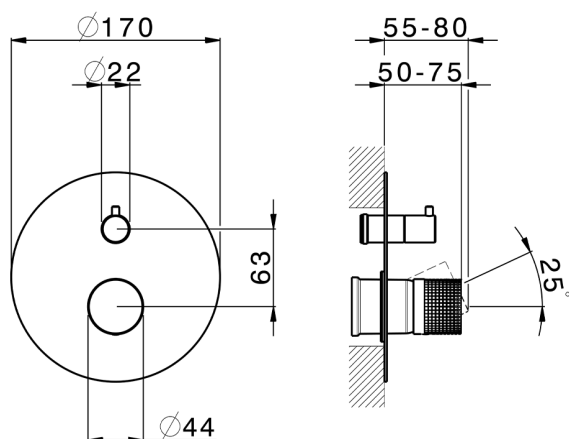

Exposed part for concealed S.L.bath-shower valve NUANCE X32_X1002300

MODEL **X1002300**

Exposed part for concealed S.L.bath-shower valve, 2-Way rotating diverter, without concealed part, for items Easy-Box ZA000230, Inox AISI 316L

AVAILABLE FINISHINGS

-  **D1** D1 Brushed Inox
-  **5H** 5H Dark Brass Brushed
-  **5L** 5L Brushed Black Titanium
-  **5N** 5N Brushed Rose Gold

CHARACTERISTICS

Installation **Concealed**
 Required concealed parts **ZA000230**

Exposed part for concealed S.L.bath-shower valve NUANCE X32_X1002300

X1002300

<https://en.cisal.it/exposed-part-for-concealed-s-l-bath-shower-valve-nuance-x32-x1002300>

2026-06-14