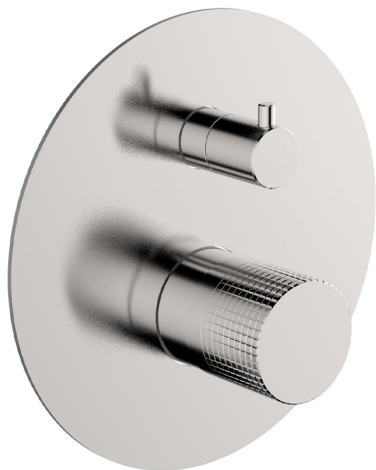

Exposed part for concealed S.L.bath-shower valve NUANCE X32_X1002300

MODEL **X1002300**

Exposed part for concealed S.L.bath-shower valve, 2-Way rotating diverter, without concealed part, for items Easy-Box ZA000230, Inox AISI 316L

AVAILABLE FINISHINGS

-  **D1** D1 Brushed Inox
-  **5H** 5H Dark Brass Brushed
-  **5L** 5L Brushed Black Titanium
-  **5N** 5N Brushed Rose Gold

CHARACTERISTICS

Installation **Concealed**
 Required concealed parts **ZA000230**

Exposed part for concealed S.L.bath-shower valve NUANCE X32_X1002300

X1002300

<https://en.cisal.it/exposed-part-for-concealed-s-l-bath-shower-valve-nuance-x32-x1002300>

2026-05-17