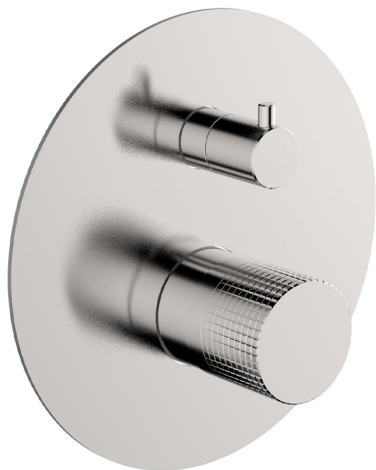

Exposed part for concealed S.L.bath-shower valve NUANCE X32_X1002300

MODEL **X1002300**

Exposed part for concealed S.L.bath-shower valve, 2-Way rotating diverter, without concealed part, for items Easy-Box ZA000230, Inox AISI 316L

AVAILABLE FINISHINGS

-  **D1** D1 Brushed Inox
-  **5H** 5H Dark Brass Brushed
-  **5L** 5L Brushed Black Titanium
-  **5N** 5N Brushed Rose Gold

CHARACTERISTICS

Installation **Concealed**
 Required concealed parts **ZA000230**

Exposed part for concealed S.L.bath-shower valve NUANCE X32_X1002300

X1002300

<https://en.cisal.it/exposed-part-for-concealed-s-l-bath-shower-valve-nuance-x32-x1002300>

2026-06-14