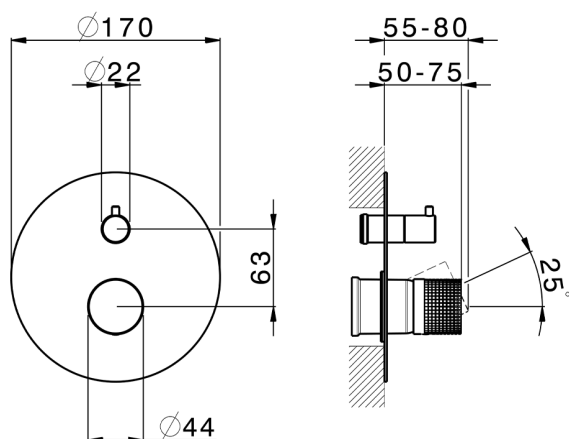

Exposed part for concealed S.L.bath-shower valve NUANCE X32_X1002300

MODEL **X1002300**

Exposed part for concealed S.L.bath-shower valve, 2-Way rotating diverter, without concealed part, for items Easy-Box ZA000230, Inox AISI 316L

AVAILABLE FINISHINGS

-  **D1** D1 Brushed Inox
-  **5H** 5H Dark Brass Brushed
-  **5L** 5L Brushed Black Titanium
-  **5N** 5N Brushed Rose Gold

CHARACTERISTICS

Installation **Concealed**
 Required concealed parts **ZA000230**

Exposed part for concealed S.L.bath-shower valve NUANCE X32_X1002300

X1002300

<https://en.cisal.it/exposed-part-for-concealed-s-l-bath-shower-valve-nuance-x32-x1002300>

2026-05-17