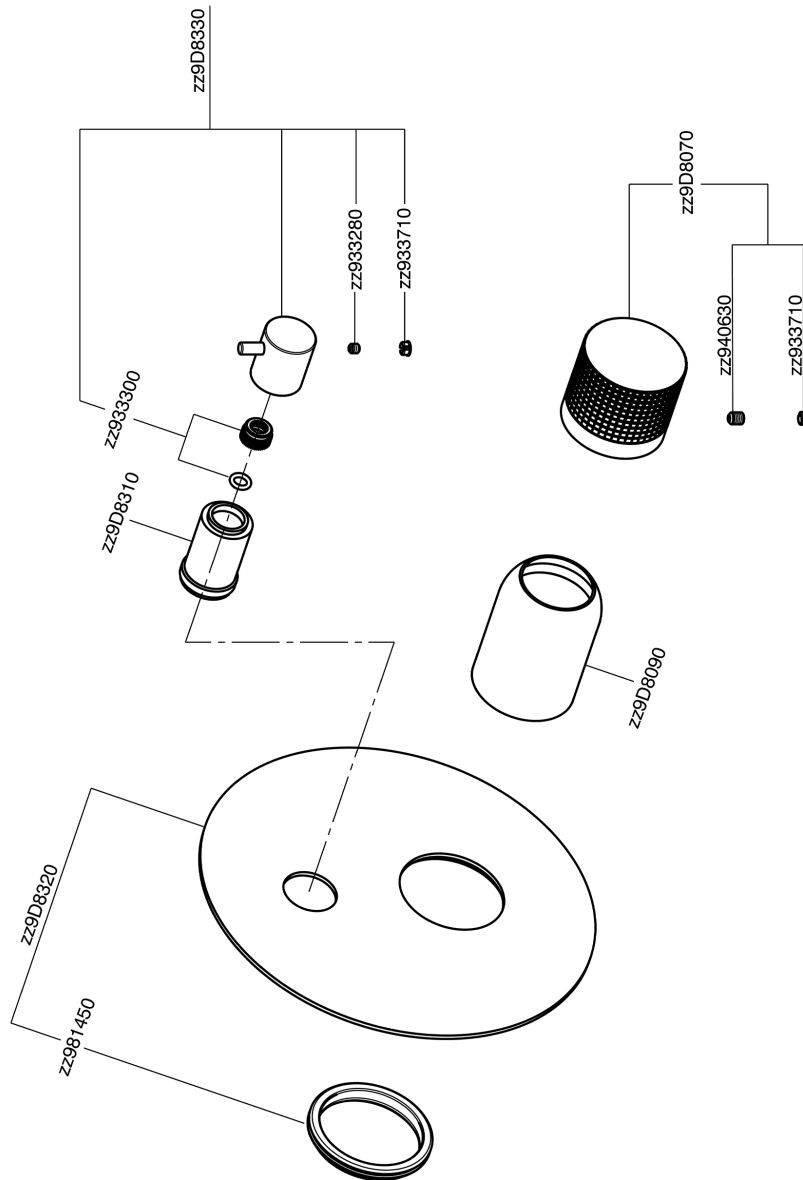

## Exposed part for concealed S.L.bath-shower valve NUANCE X32\_X1002300

MODEL **X1002300**

Exposed part for concealed S.L.bath-shower valve, 2-Way rotating diverter, without concealed part, for items Easy-Box ZA000230, Inox AISI 316L

### CHARACTERISTICS

Installation **Concealed**  
 Required concealed parts **ZA000230**

## Exposed part for concealed S.L.bath-shower valve NUANCE X32\_X1002300

X1002300

<https://en.cisal.it/exposed-part-for-concealed-s-l-bath-shower-valve-nuance-x32-x1002300>

2026-04-26