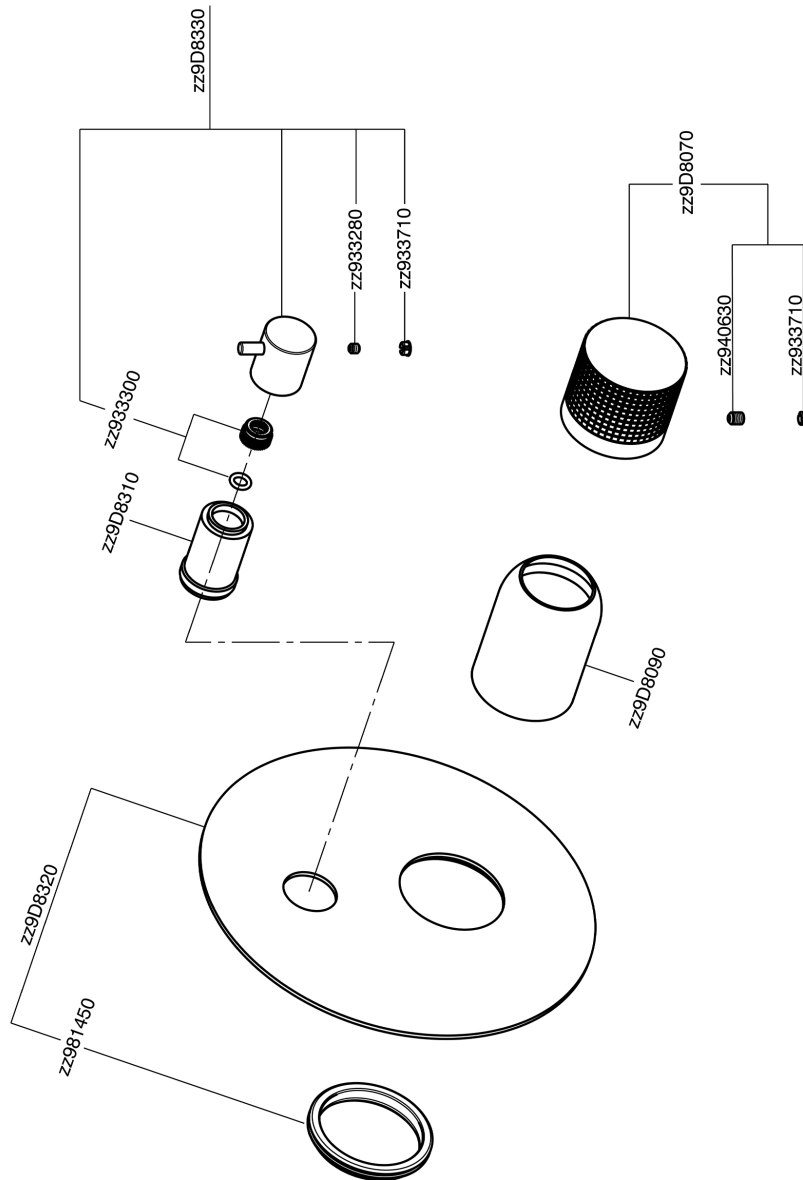

Exposed part for concealed S.L.bath-shower valve NUANCE X32_X1002300

MODEL **X1002300**

Exposed part for concealed S.L.bath-shower valve, 2-Way rotating diverter, without concealed part, for items Easy-Box ZA000230, Inox AISI 316L

AVAILABLE FINISHINGS

-  **D1** D1 Brushed Inox
-  **5H** 5H Dark Brass Brushed
-  **5L** 5L Brushed Black Titanium
-  **5N** 5N Brushed Rose Gold

CHARACTERISTICS

Installation **Concealed**
 Required concealed parts **ZA000230**

Exposed part for concealed S.L.bath-shower valve NUANCE X32_X1002300

X1002300

<https://en.cisal.it/exposed-part-for-concealed-s-l-bath-shower-valve-nuance-x32-x1002300>

2026-06-14