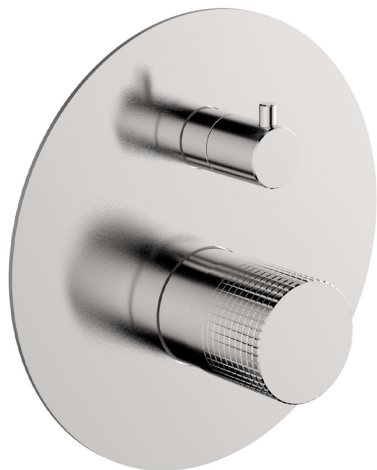

## Exposed part for concealed S.L.bath-shower valve NUANCE X32\_X1002300

MODEL **X1002300**

Exposed part for concealed S.L.bath-shower valve, 2-Way rotating diverter, without concealed part, for items Easy-Box ZA000230, Inox AISI 316L

### AVAILABLE FINISHINGS

-  **D1** D1 Brushed Inox
-  **5H** 5H Dark Brass Brushed
-  **5L** 5L Brushed Black Titanium
-  **5N** 5N Brushed Rose Gold

## Exposed part for concealed S.L.bath-shower valve NUANCE X32\_X1002300

X1002300

<https://en.cisal.it/exposed-part-for-concealed-s-l-bath-shower-valve-nuance-x32-x1002300>

2026-04-26