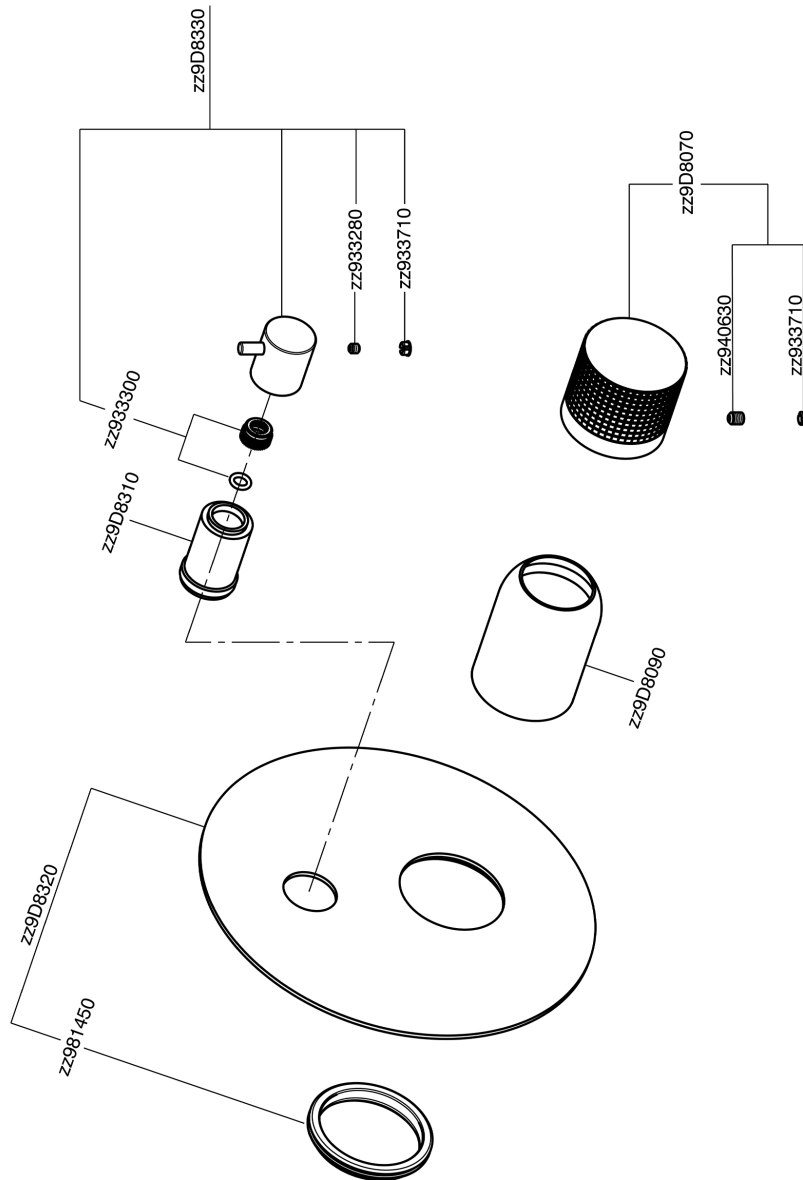

Exposed part for concealed S.L.bath-shower valve NUANCE X32_X1002300

MODEL **X1002300**

Exposed part for concealed S.L.bath-shower valve, 2-Way rotating diverter, without concealed part, for items Easy-Box ZA000230, Inox AISI 316L

AVAILABLE FINISHINGS

-  **D1** D1 Brushed Inox
-  **5H** 5H Dark Brass Brushed
-  **5L** 5L Brushed Black Titanium
-  **5N** 5N Brushed Rose Gold

CHARACTERISTICS

Installation **Concealed**
 Required concealed parts **ZA000230**

Exposed part for concealed S.L.bath-shower valve NUANCE X32_X1002300

X1002300

<https://en.cisal.it/exposed-part-for-concealed-s-l-bath-shower-valve-nuance-x32-x1002300>

2026-05-17