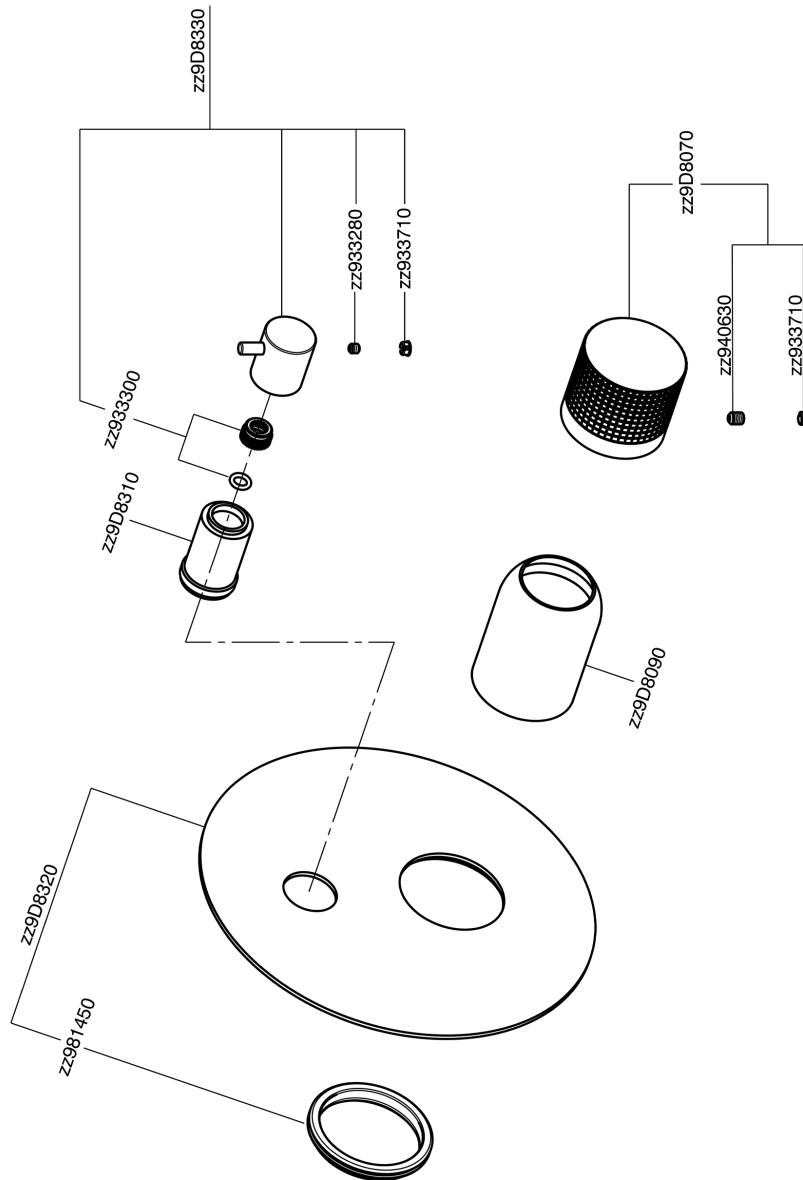

## Exposed part for concealed S.L.bath-shower valve NUANCE X32\_X1002300

X1002300

<https://en.cisal.it/exposed-part-for-concealed-s-l-bath-shower-valve-nuance-x32-x1002300>

2026-05-17