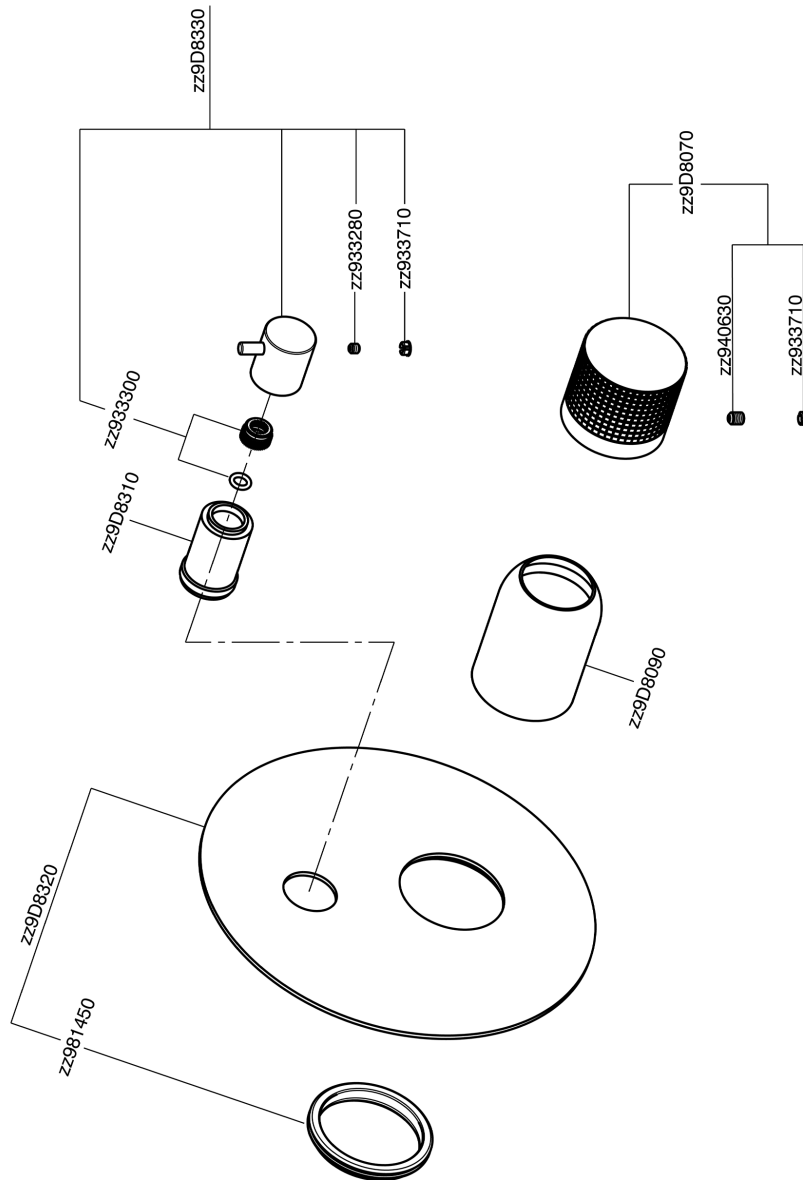

Exposed part for concealed S.L.bath-shower valve NUANCE X32_X1002300

X1002300

<https://en.cisal.it/exposed-part-for-concealed-s-l-bath-shower-valve-nuance-x32-x1002300>

2026-04-26