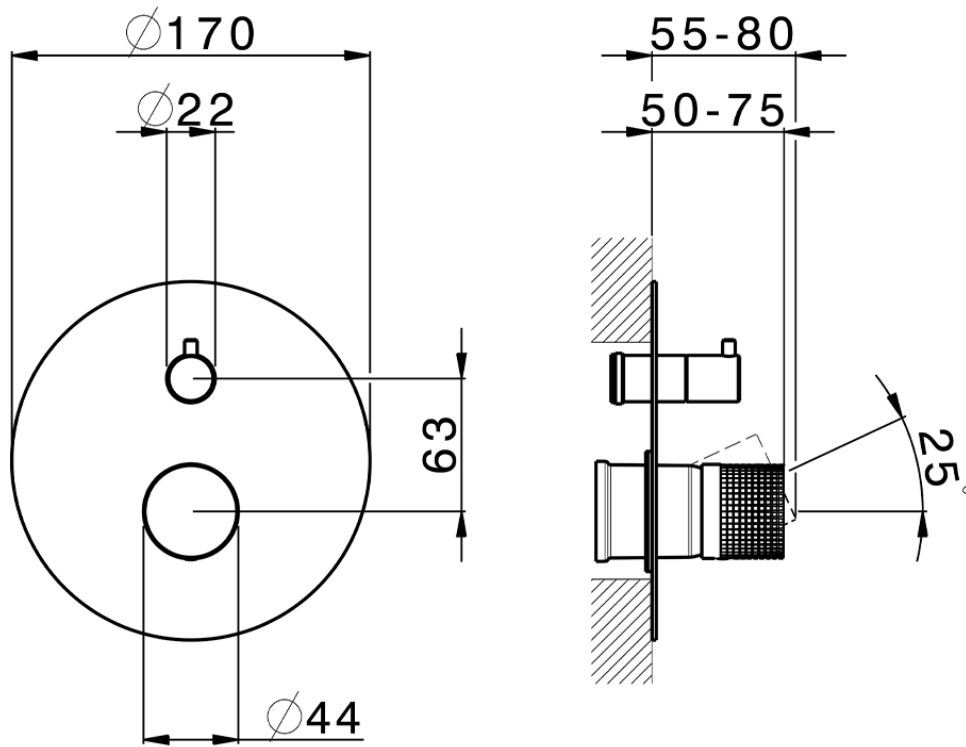

## Exposed part for concealed S.L.bath-shower valve NUANCE X32\_X1002300

X1002300

<https://en.cisal.it/exposed-part-for-concealed-s-l-bath-shower-valve-nuance-x32-x1002300>

2026-05-17