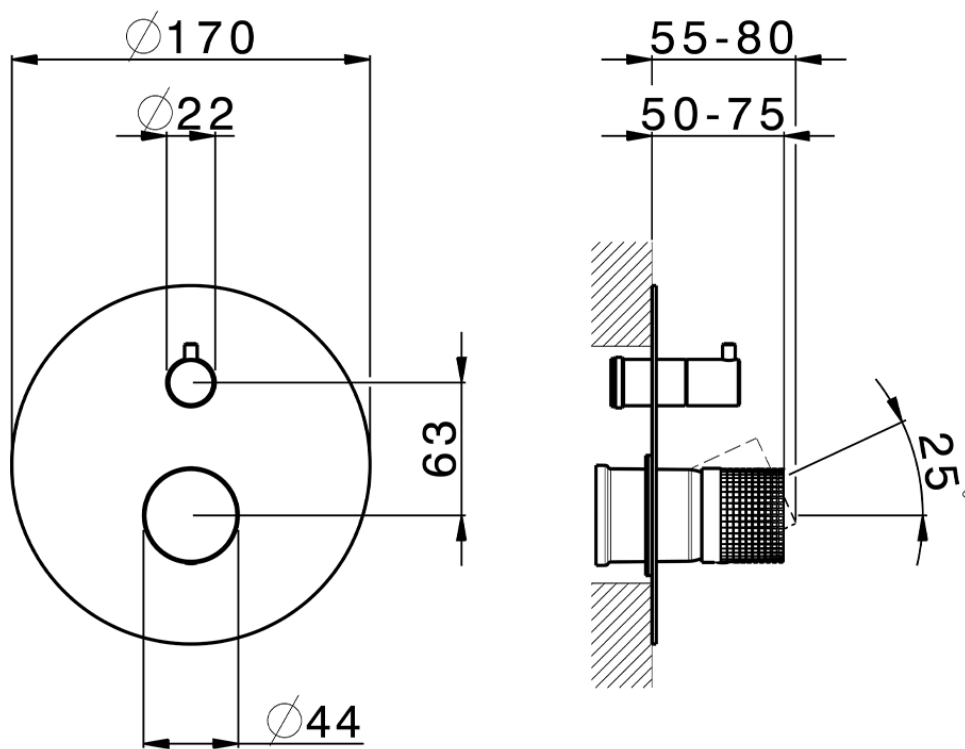

Exposed part for concealed S.L.bath-shower valve NUANCE X32_X1002300

X1002300

<https://en.cisal.it/exposed-part-for-concealed-s-l-bath-shower-valve-nuance-x32-x1002300>

2026-06-13