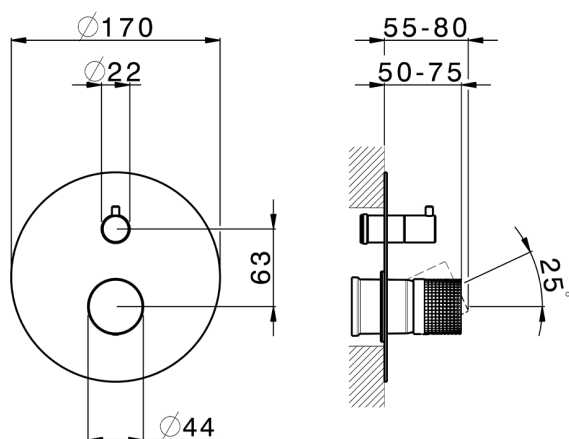

Exposed part for concealed S.L.bath-shower valve NUANCE X32_X1002300

MODEL **X1002300**

Exposed part for concealed S.L.bath-shower valve, 2-Way rotating diverter, without concealed part, for items Easy-Box ZA000230, Inox AISI 316L

AVAILABLE FINISHINGS

-  **D1** D1 Brushed Inox
-  **5H** 5H Dark Brass Brushed
-  **5L** 5L Brushed Black Titanium
-  **5N** 5N Brushed Rose Gold

CHARACTERISTICS

Installation **Concealed**

Required concealed parts **ZA000230**

Exposed part for concealed S.L.bath-shower valve NUANCE X32_X1002300

X1002300

<https://en.cisal.it/exposed-part-for-concealed-s-l-bath-shower-valve-nuance-x32-x1002300>

2026-06-14