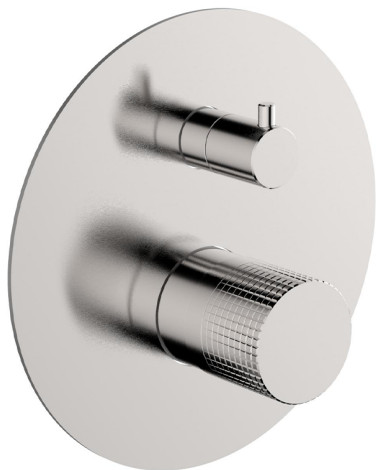

Exposed part for concealed S.L.bath-shower valve NUANCE X32_X1002300

MODEL **X1002300**

Exposed part for concealed S.L.bath-shower valve, 2-Way rotating diverter, without concealed part, for items Easy-Box ZA000230, Inox AISI 316L

AVAILABLE FINISHINGS

-  **D1** D1 Brushed Inox
-  **5H** 5H Dark Brass Brushed
-  **5L** 5L Brushed Black Titanium
-  **5N** 5N Brushed Rose Gold

CHARACTERISTICS

Installation **Concealed**

Required concealed parts **ZA000230**

Exposed part for concealed S.L.bath-shower valve NUANCE X32_X1002300

X1002300

<https://en.cisal.it/exposed-part-for-concealed-s-l-bath-shower-valve-nuance-x32-x1002300>

2026-06-14