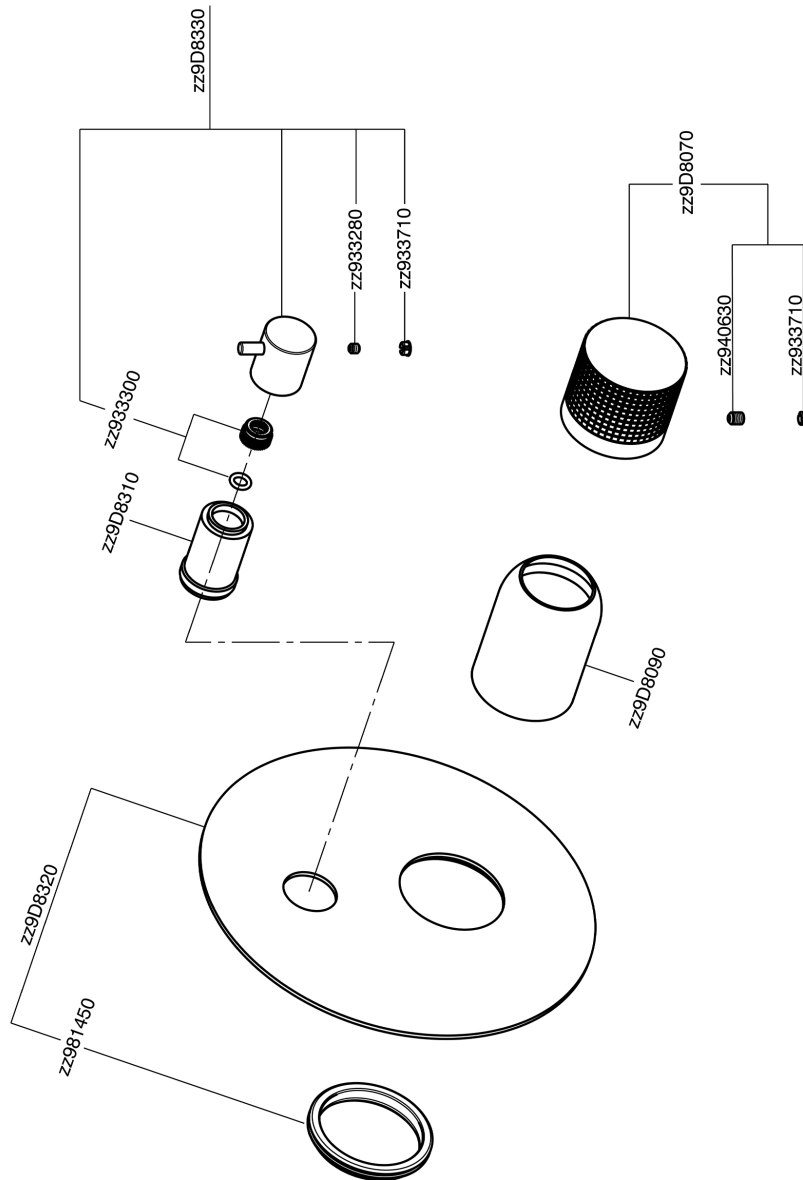

Exposed part for concealed S.L.bath-shower valve NUANCE X32_X1002300

MODEL **X1002300**

Exposed part for concealed S.L.bath-shower valve, 2-Way rotating diverter, without concealed part, for items Easy-Box ZA000230, Inox AISI 316L

AVAILABLE FINISHINGS

-  **D1** D1 Brushed Inox
-  **5H** 5H Dark Brass Brushed
-  **5L** 5L Brushed Black Titanium
-  **5N** 5N Brushed Rose Gold

CHARACTERISTICS

Installation **Concealed**

Required concealed parts **ZA000230**

Exposed part for concealed S.L.bath-shower valve NUANCE X32_X1002300

X1002300

<https://en.cisal.it/exposed-part-for-concealed-s-l-bath-shower-valve-nuance-x32-x1002300>

2026-06-14