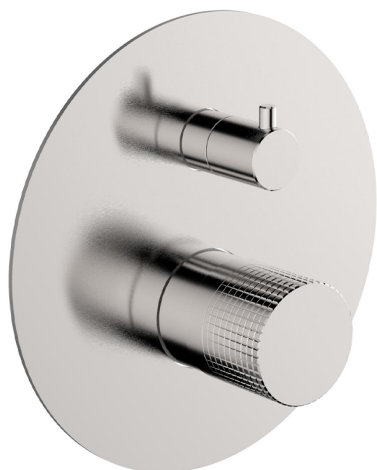

Exposed part for concealed S.L.bath-shower valve NUANCE X32_X1002300

MODEL **X1002300**

Exposed part for concealed S.L.bath-shower valve, 2-Way rotating diverter, without concealed part, for items Easy-Box ZA000230, Inox AISI 316L

AVAILABLE FINISHINGS

-  **D1** D1 Brushed Inox
-  **5H** 5H Dark Brass Brushed
-  **5L** 5L Brushed Black Titanium
-  **5N** 5N Brushed Rose Gold

CHARACTERISTICS

Installation **Concealed**
 Required concealed parts **ZA000230**

Exposed part for concealed S.L.bath-shower valve NUANCE X32_X1002300

X1002300

<https://en.cisal.it/exposed-part-for-concealed-s-l-bath-shower-valve-nuance-x32-x1002300>

2026-04-26