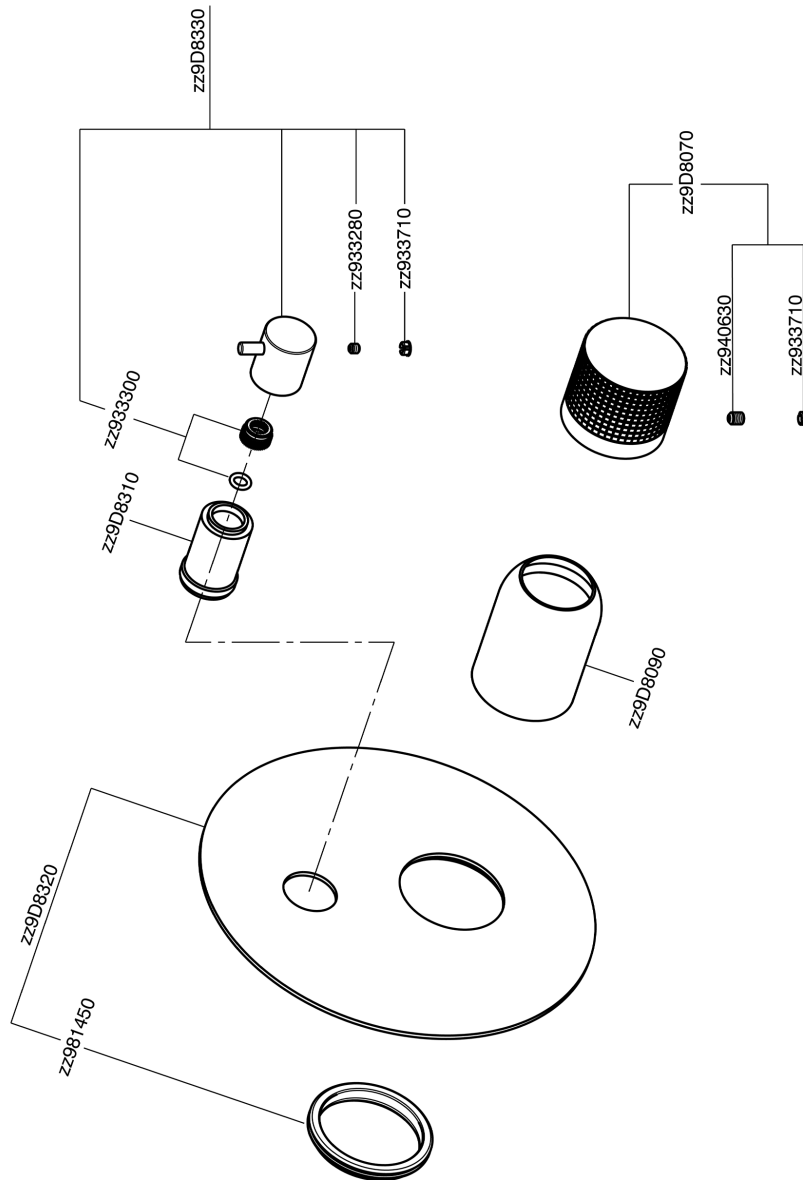

Exposed part for concealed S.L.bath-shower valve NUANCE X32_X1002300

X1002300

<https://en.cisal.it/exposed-part-for-concealed-s-l-bath-shower-valve-nuance-x32-x1002300>

2026-06-13