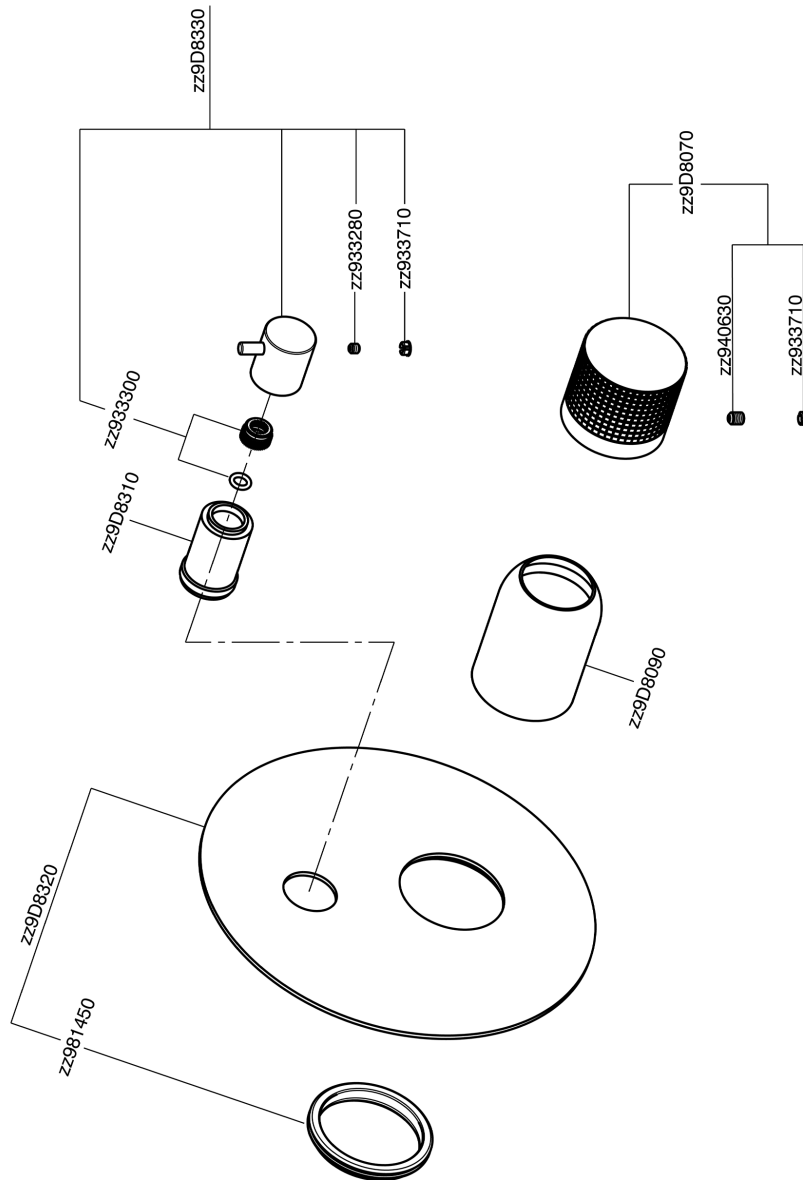

Exposed part for concealed S.L.bath-shower valve NUANCE X32_X1002300

X1002300

<https://en.cisal.it/exposed-part-for-concealed-s-l-bath-shower-valve-nuance-x32-x1002300>

2026-04-27