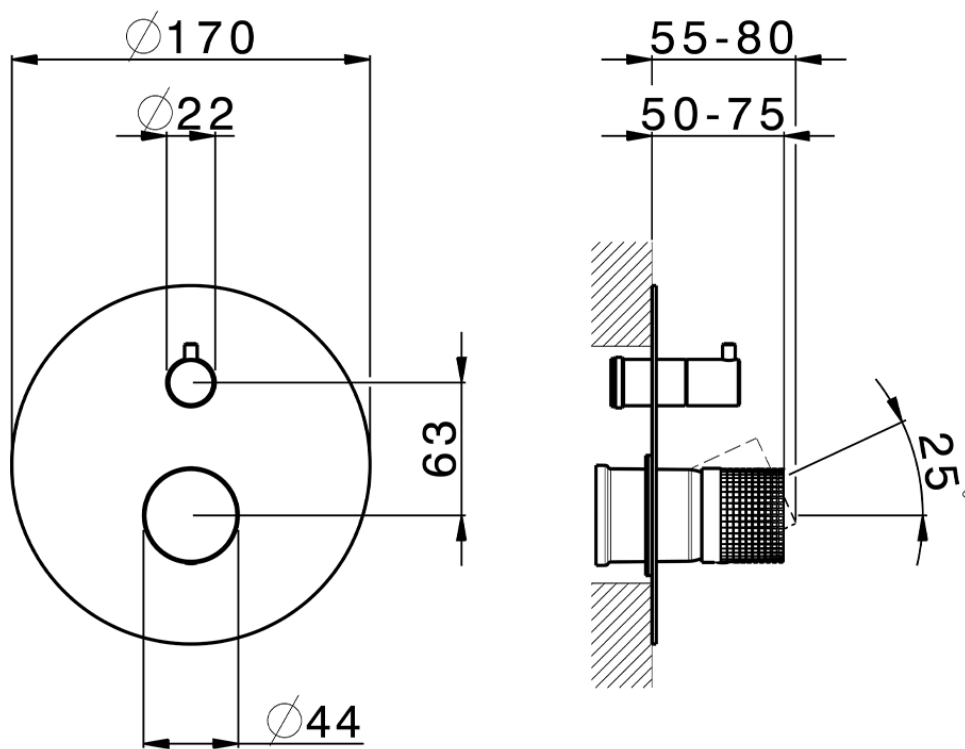

Exposed part for concealed S.L.bath-shower valve NUANCE X32_X1002300

X1002300

<https://en.cisal.it/exposed-part-for-concealed-s-l-bath-shower-valve-nuance-x32-x1002300>

2026-04-06