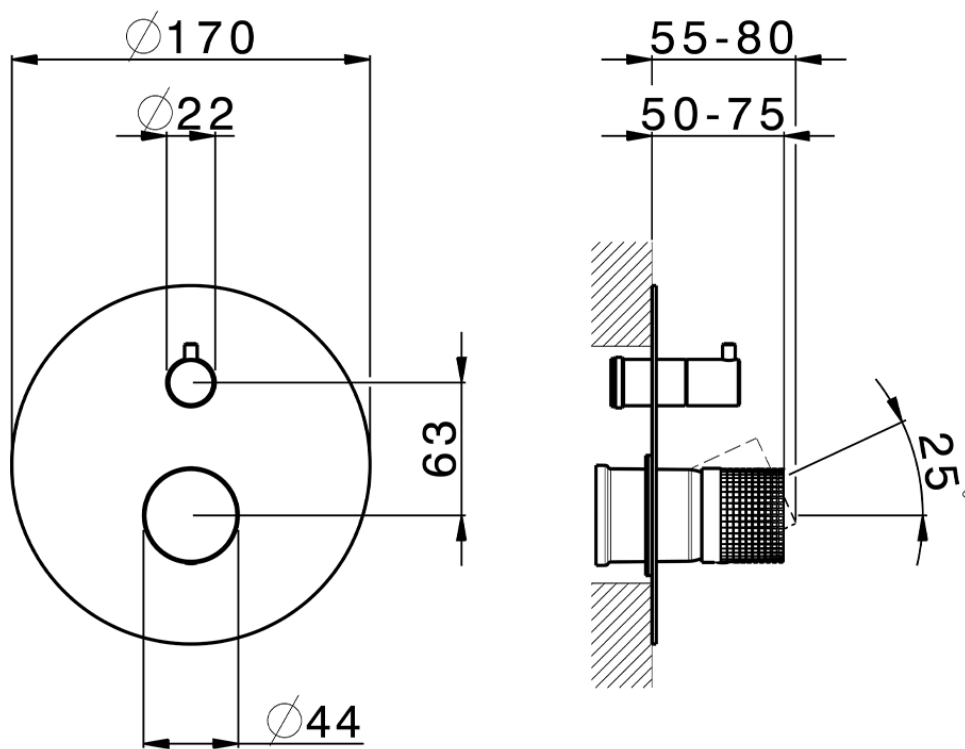

Exposed part for concealed S.L.bath-shower valve NUANCE X32_X1002300

X1002300

<https://en.cisal.it/exposed-part-for-concealed-s-l-bath-shower-valve-nuance-x32-x1002300>

2026-04-27