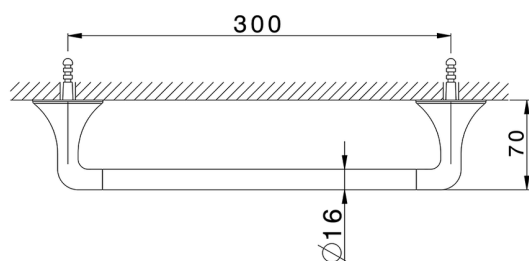

Towel holder VITA_VI090100

MODEL **VI090100**

Towel holder

AVAILABLE FINISHINGS

-  **21** 21 Chrome
-  **2Q** 2Q Black Titanium
-  **40** 40 Matt Black
-  **4Q** 4Q Matt White

CHARACTERISTICS

2026-04-04