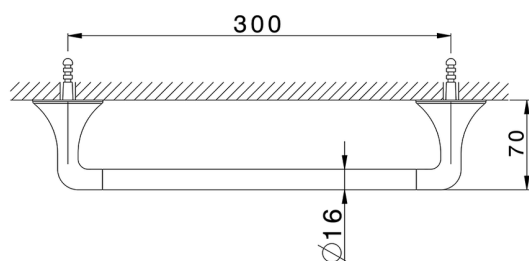

Towel holder VITA_VI090100

MODEL **VI090100**

Towel holder

AVAILABLE FINISHINGS

-  **21** 21 Chrome
-  **2Q** 2Q Black Titanium
-  **40** 40 Matt Black
-  **4Q** 4Q Matt White

CHARACTERISTICS

2026-04-24