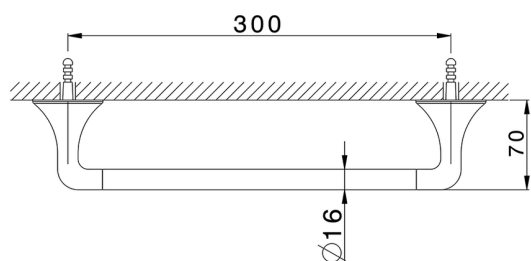

Towel holder VITA_VI090100

MODEL **VI090100**

Towel holder

AVAILABLE FINISHINGS

-  **21** 21 Chrome
-  **2Q** 2Q Black Titanium
-  **40** 40 Matt Black
-  **4Q** 4Q Matt White

CHARACTERISTICS

2026-04-26