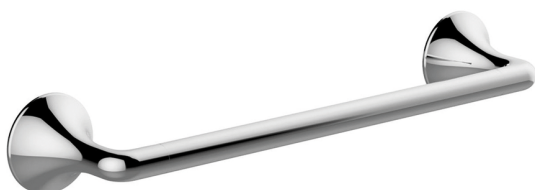

Towel holder VITA_VI090100

MODEL **VI090100**

Towel holder

AVAILABLE FINISHINGS

-  **21** 21 Chrome
-  **2Q** 2Q Black Titanium
-  **40** 40 Matt Black
-  **4Q** 4Q Matt White

CHARACTERISTICS

2026-04-04