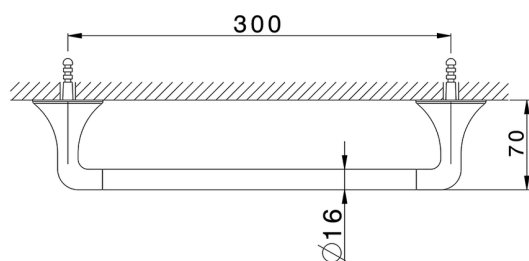

Towel holder VITA_VI090100

MODEL **VI090100**

Towel holder

AVAILABLE FINISHINGS

-  **21** 21 Chrome
-  **2Q** 2Q Black Titanium
-  **40** 40 Matt Black
-  **4Q** 4Q Matt White

CHARACTERISTICS

2026-05-15