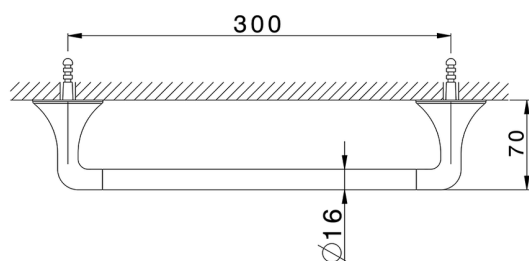

Towel holder VITA_VI090100

MODEL **VI090100**

Towel holder

AVAILABLE FINISHINGS

-  **21** 21 Chrome
-  **2Q** 2Q Black Titanium
-  **40** 40 Matt Black
-  **4Q** 4Q Matt White

CHARACTERISTICS

2026-06-05