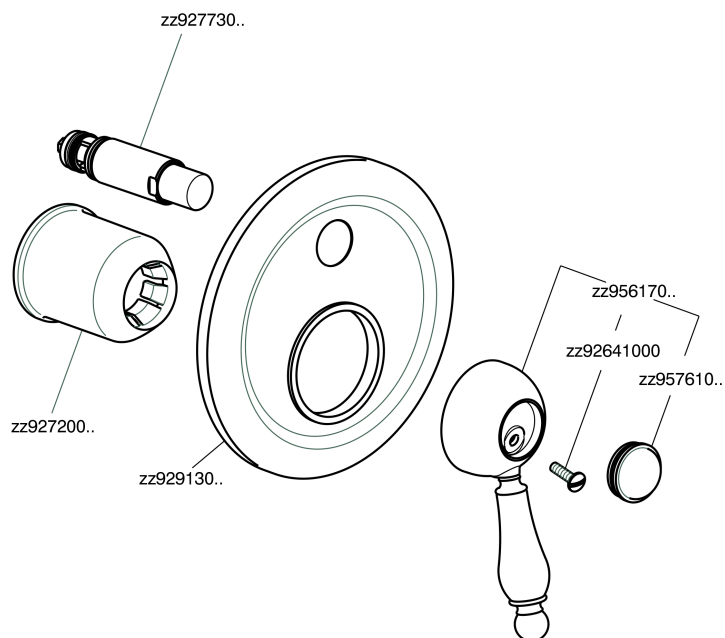

## Exposed part for concealed S.L.bath-shower valve ARCANA EMPRESS\_EM002100

MODEL **EM002100**

Exposed part for concealed S.L.bath-shower valve, 2 outlet automatic diverter, without concealed part, for item ZA002210

### CHARACTERISTICS

Installation **Concealed**  
 Required concealed parts **ZA002210**

## Exposed part for concealed S.L.bath-shower valve ARCANA EMPRESS\_EM002100

EM002100

<https://en.cisal.it/exposed-part-for-concealed-s-l-bath-shower-valve-arcana-empress-em002100>

## Concealed single lever bath-shower valve CONCEALED\_ZA002210

MODEL **ZA002210**

Concealed single lever bath-shower valve, 1/2" and 3/4" 2 Outlet diverter, without trim kit

AVAILABLE FINISHINGS

CHARACTERISTICS