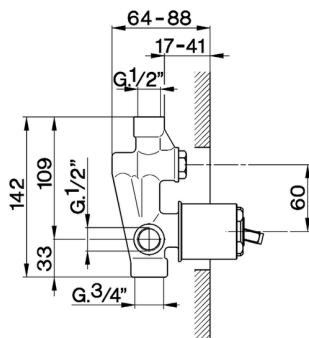

## Exposed part for concealed S.L.bath-shower valve ARCANA EMPRESS\_EM002100

EM002100

<https://en.cisal.it/exposed-part-for-concealed-s-l-bath-shower-valve-arcana-empress-em002100>

## Concealed single lever bath-shower valve CONCEALED\_ZA002210

MODEL **ZA002210**

Concealed single lever bath-shower valve, 1/2" and 3/4" 2 Outlet diverter, without trim kit

AVAILABLE FINISHINGS

CHARACTERISTICS

Concealed **1**  
 Cartridge Spare Parts **ZZ92909000**  
**43 mm Cartridge**

2024-11-27