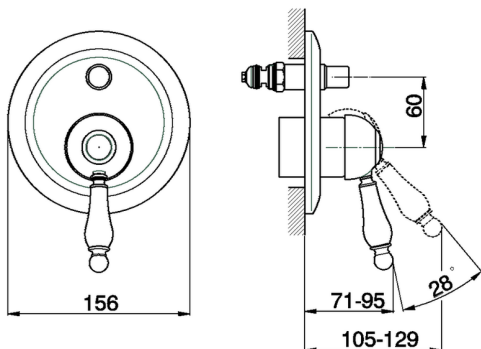

CHARACTERISTICS

Installation **Concealed**
Required concealed parts **ZA002210**