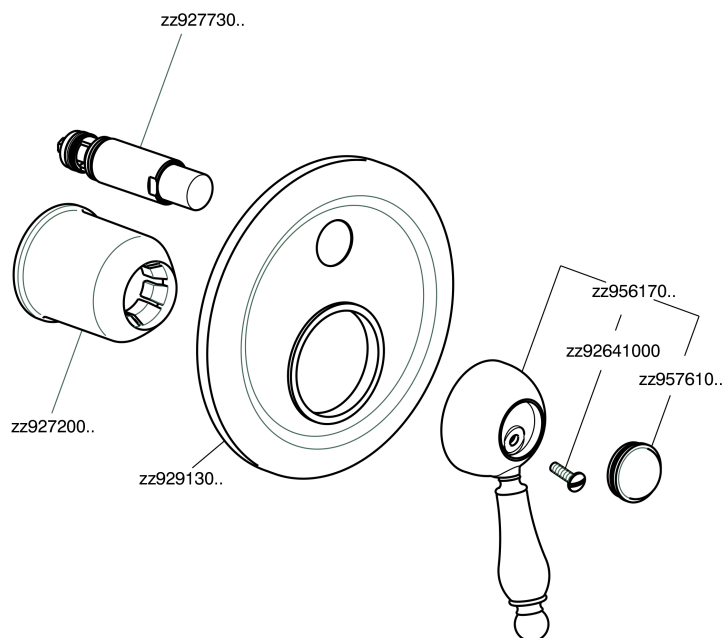

Exposed part for concealed S.L.bath-shower valve ARCANA EMPRESS_EM002100

EM002100

<https://en.cisal.it/exposed-part-for-concealed-s-l-bath-shower-valve-arcana-empress-em002100>

Concealed single lever bath-shower valve CONCEALED_ZA002210

ZA002210

<https://en.cisal.it/concealed-single-lever-bath-shower-valve-concealed-za002210>

2024-11-27