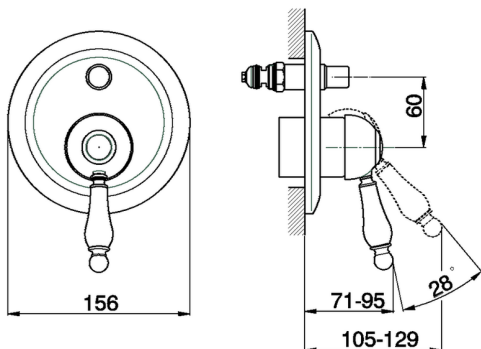

Exposed part for concealed S.L.bath-shower valve ARCANA EMPRESS_EM002100

MODEL **EM002100**

Exposed part for concealed S.L.bath-shower valve, 2 outlet automatic diverter, without concealed part, for item ZA002210

AVAILABLE FINISHINGS

-  **21** 21 Chrome
-  **24** 24 Gold
-  **26** 26 Old Copper
-  **27** 27 Old Bronze
-  **2A** 2A Satin Brushed Nickel
-  **74** 74 Chrome/Gold

CHARACTERISTICS

Installation **Concealed**
 Required concealed parts **ZA002210**

Exposed part for concealed S.L.bath-shower valve ARCANA EMPRESS_EM002100

EM002100

<https://en.cisal.it/exposed-part-for-concealed-s-l-bath-shower-valve-arcana-empress-em002100>

Concealed single lever bath-shower valve CONCEALED_ZA002210

MODEL **ZA002210**

Concealed single lever bath-shower valve, 1/2" and 3/4" 2 Outlet diverter, without trim kit

AVAILABLE FINISHINGS

CHARACTERISTICS

Concealed **1**
 Cartridge Spare Parts **ZZ92909000**
43 mm Cartridge