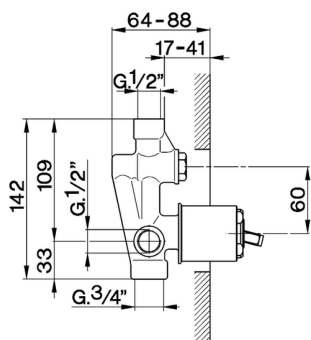

Exposed part for concealed S.L.bath-shower valve ARCANA EMPRESS_EM002100

EM002100

<https://en.cisal.it/exposed-part-for-concealed-s-l-bath-shower-valve-arcana-empress-em002100>

Concealed single lever bath-shower valve CONCEALED_ZA002210

MODEL **ZA002210**

Concealed single lever bath-shower valve, 1/2" and 3/4" 2 Outlet diverter, without trim kit

AVAILABLE FINISHINGS

CHARACTERISTICS

Concealed **1**
 Cartridge Spare Parts **ZZ92909000**
43 mm Cartridge