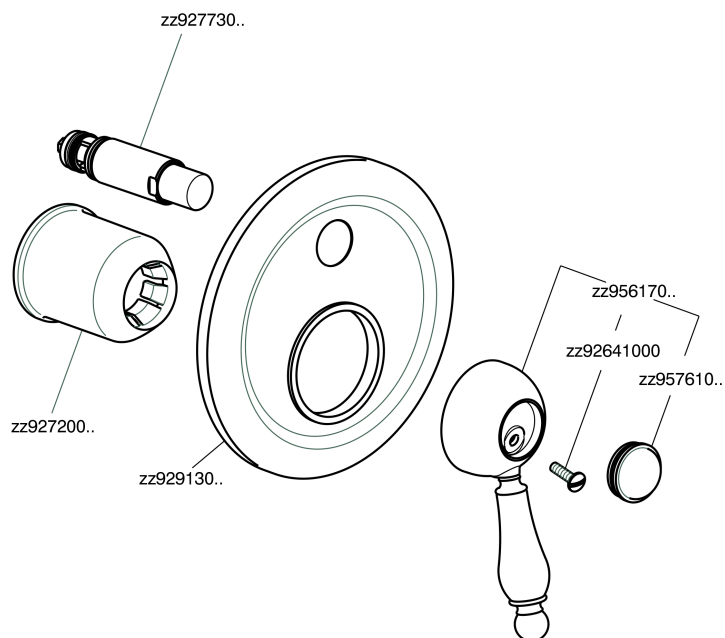

Exposed part for concealed S.L.bath-shower valve ARCANA EMPRESS_EM002100

MODEL **EM002100**

Exposed part for concealed S.L.bath-shower valve, 2 outlet automatic diverter, without concealed part, for item ZA002210

AVAILABLE FINISHINGS

-  **21** 21 Chrome
-  **24** 24 Gold
-  **26** 26 Old Copper
-  **27** 27 Old Bronze
-  **2A** 2A Satin Brushed Nickel
-  **74** 74 Chrome/Gold

CHARACTERISTICS

Installation **Concealed**
 Required concealed parts **ZA002210**

Exposed part for concealed S.L.bath-shower valve ARCANA EMPRESS_EM002100

EM002100

<https://en.cisal.it/exposed-part-for-concealed-s-l-bath-shower-valve-arcana-empress-em002100>

Concealed single lever bath-shower valve CONCEALED_ZA002210

MODEL **ZA002210**

Concealed single lever bath-shower valve, 1/2" and 3/4" 2 Outlet diverter, without trim kit

AVAILABLE FINISHINGS

CHARACTERISTICS

Concealed **1**
 Cartridge Spare Parts **ZZ92909000**
43 mm Cartridge