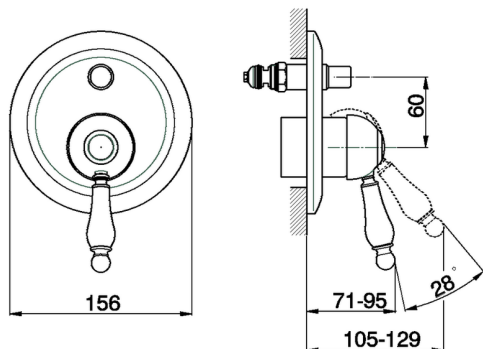

CHARACTERISTICS

Installation **Concealed**
Required concealed parts **ZA002210**