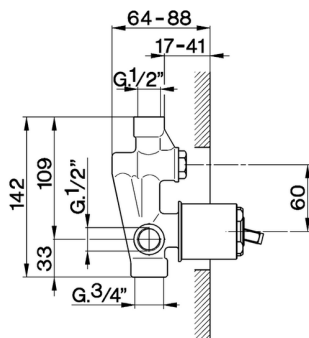

## Exposed part for concealed S.L.bath-shower valve ARCANA EMPRESS\_EM002100

EM002100

<https://en.cisal.it/exposed-part-for-concealed-s-l-bath-shower-valve-arcana-empress-em002100>

## Concealed single lever bath-shower valve CONCEALED\_ZA002210

MODEL **ZA002210**

Concealed single lever bath-shower valve, 1/2" and 3/4" 2 Outlet diverter, without trim kit

AVAILABLE FINISHINGS

CHARACTERISTICS

Concealed **1**  
 Cartridge Spare Parts **ZZ92909000**  
**43 mm Cartridge**

2024-11-23