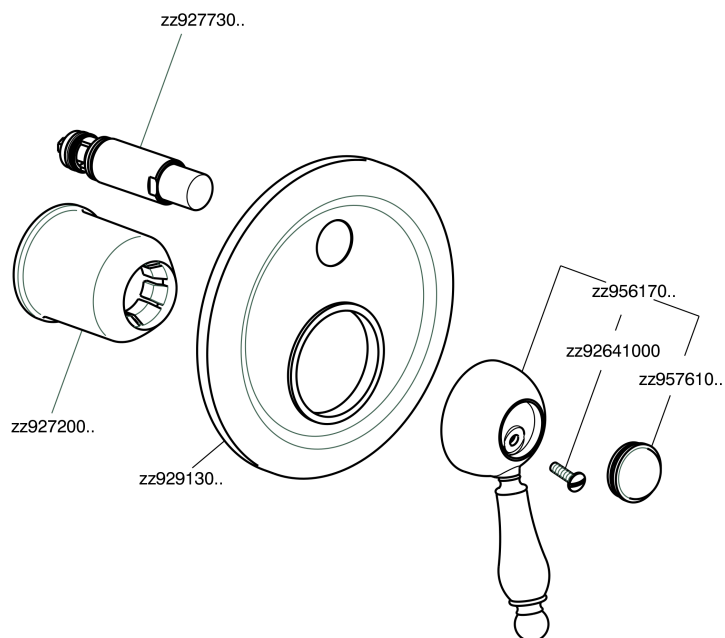

Exposed part for concealed S.L.bath-shower valve ARCANA EMPRESS_EM002100

EM002100

<https://en.cisal.it/exposed-part-for-concealed-s-l-bath-shower-valve-arcana-empress-em002100>

Concealed single lever bath-shower valve CONCEALED_ZA002210

ZA002210

<https://en.cisal.it/concealed-single-lever-bath-shower-valve-concealed-za002210>

2024-11-23