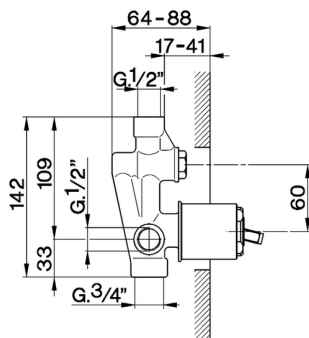

Exposed part for concealed S.L.bath-shower valve ARCANA EMPRESS_EM002100

EM002100

<https://en.cisal.it/exposed-part-for-concealed-s-l-bath-shower-valve-arcana-empress-em002100>

Concealed single lever bath-shower valve CONCEALED_ZA002210

MODEL **ZA002210**

Concealed single lever bath-shower valve, 1/2" and 3/4" 2 Outlet diverter, without trim kit

AVAILABLE FINISHINGS

04 04 Without finishing

CHARACTERISTICS

Concealed **1**
 Cartridge Spare Parts **ZZ92909000**
43 mm Cartridge