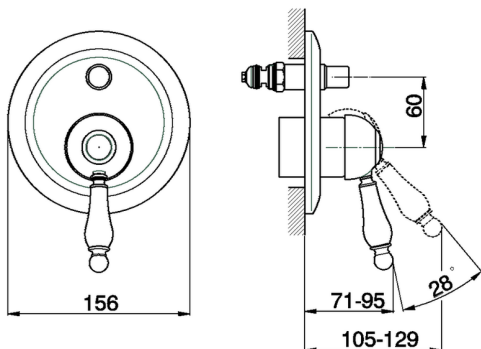

Exposed part for concealed S.L.bath-shower valve ARCANA EMPRESS_EM002100

MODEL **EM002100**

Exposed part for concealed S.L.bath-shower valve, 2 outlet automatic diverter, without concealed part, for item ZA002210

AVAILABLE FINISHINGS

-  **21** 21 Chrome
-  **24** 24 Gold
-  **26** 26 Old Copper
-  **27** 27 Old Bronze
-  **2A** 2A Satin Brushed Nickel
-  **74** 74 Chrome/Gold

CHARACTERISTICS

Installation **Concealed**
 Required concealed parts **ZA002210**

Exposed part for concealed S.L.bath-shower valve ARCANA EMPRESS_EM002100

EM002100

<https://en.cisal.it/exposed-part-for-concealed-s-l-bath-shower-valve-arcana-empress-em002100>

Concealed single lever bath-shower valve CONCEALED_ZA002210

MODEL **ZA002210**

Concealed single lever bath-shower valve, 1/2" and 3/4" 2 Outlet diverter, without trim kit

AVAILABLE FINISHINGS

04 04 Without finishing

CHARACTERISTICS

Concealed **1**
 Cartridge Spare Parts **ZZ92909000**
43 mm Cartridge