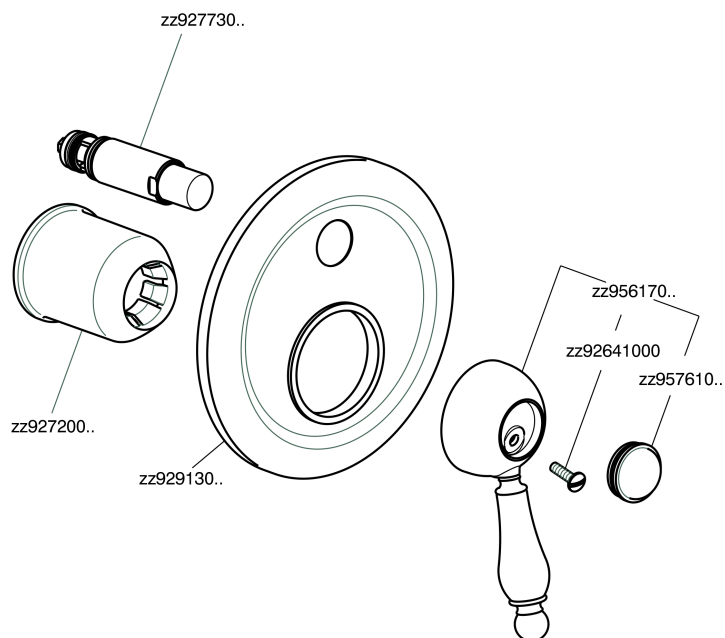

Exposed part for concealed S.L.bath-shower valve ARCANA EMPRESS_EM002100

MODEL **EM002100**

Exposed part for concealed S.L.bath-shower valve, 2 outlet automatic diverter, without concealed part, for item ZA002210

AVAILABLE FINISHINGS

-  **21** 21 Chrome
-  **24** 24 Gold
-  **26** 26 Old Copper
-  **27** 27 Old Bronze
-  **2A** 2A Satin Brushed Nickel
-  **74** 74 Chrome/Gold

CHARACTERISTICS

Installation **Concealed**
 Required concealed parts **ZA002210**

Exposed part for concealed S.L.bath-shower valve ARCANA EMPRESS_EM002100

EM002100

<https://en.cisal.it/exposed-part-for-concealed-s-l-bath-shower-valve-arcana-empress-em002100>

Concealed single lever bath-shower valve CONCEALED_ZA002210

MODEL **ZA002210**

Concealed single lever bath-shower valve, 1/2" and 3/4" 2 Outlet diverter, without trim kit

AVAILABLE FINISHINGS

04 04 Without finishing

CHARACTERISTICS

Concealed **1**
 Cartridge Spare Parts **ZZ92909000**
43 mm Cartridge