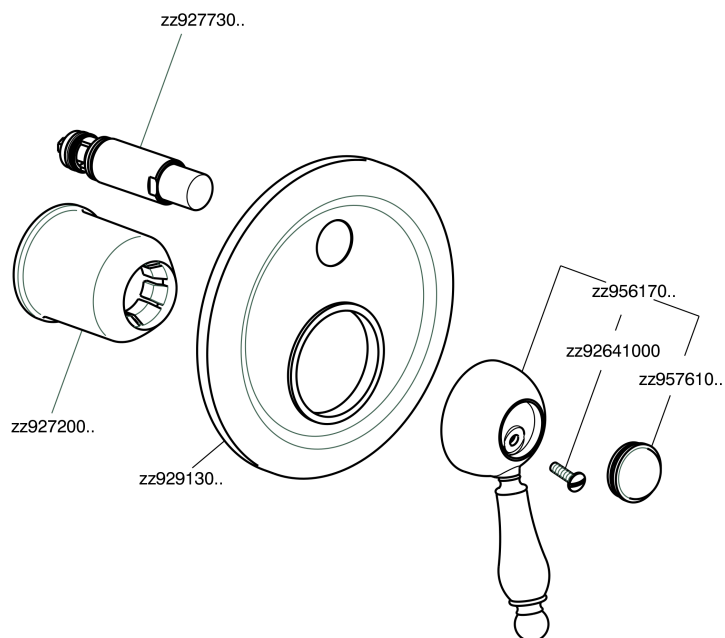

## Exposed part for concealed S.L.bath-shower valve ARCANA EMPRESS\_EM002100

EM002100

<https://en.cisal.it/exposed-part-for-concealed-s-l-bath-shower-valve-arcana-empress-em002100>

## Concealed single lever bath-shower valve CONCEALED\_ZA002210

ZA002210

<https://en.cisal.it/concealed-single-lever-bath-shower-valve-concealed-za002210>

2024-11-23