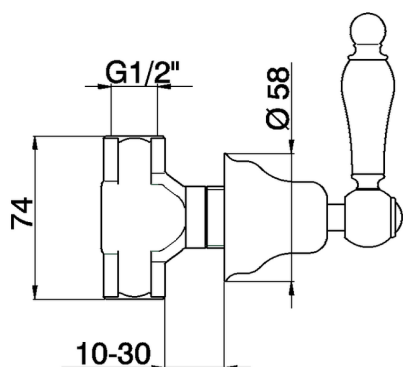

Concealed stop valve ARCANA TOSCANA_TS000312

MODEL **TS000312**

Concealed stop valve, for hot water, 1/2" F outlet

AVAILABLE FINISHINGS

-  **21** 21 Chrome
-  **24** 24 Gold
-  **26** 26 Old Copper
-  **27** 27 Old Bronze
-  **2A** 2A Satin Brushed Nickel
-  **74** 74 Chrome/Gold