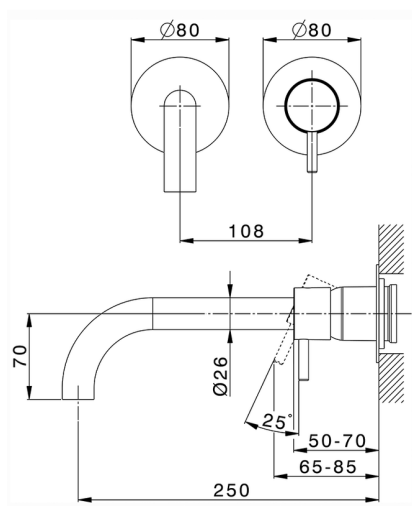

Exposed part for single lever washbasin valve NUOVA LESS_LN00551E

MODEL **LN00551E**

Exposed part for single lever washbasin valve, without concealed part, spout L.250 mm, for item Easy-Box ZA002450-ZA025510

AVAILABLE FINISHINGS

-  **21** 21 Chrome
-  **2F** 2F Brushed Nickel
-  **40** 40 Matt Black
-  **4Q** 4Q Matt White

CHARACTERISTICS

Installation **Concealed**
 Required concealed parts **ZA002450**

Exposed part for single lever washbasin valve NUOVA LESS_LN00551E

LN00551E

<https://en.cisal.it/exposed-part-for-single-lever-washbasin-valve-nuova-less-ln00551e>

2024-12-22