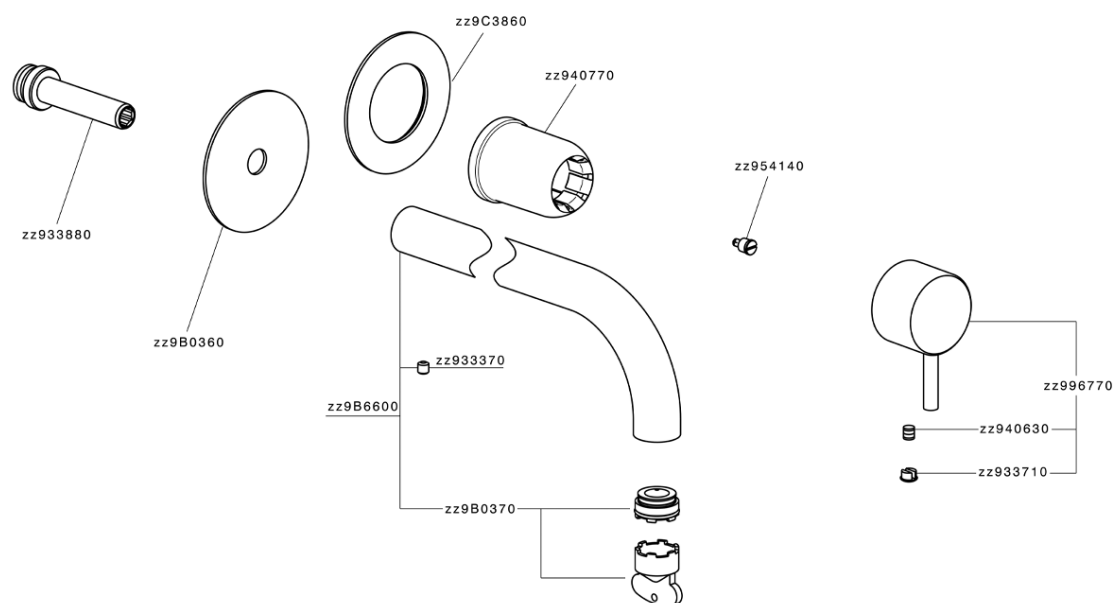

Exposed part for single lever washbasin valve NUOVA LESS_LN00551E

MODEL **LN00551E**

Exposed part for single lever washbasin valve, without concealed part, spout L.250 mm, for item Easy-Box ZA002450-ZA025510

AVAILABLE FINISHINGS

-  **21** 21 Chrome
-  **2F** 2F Brushed Nickel
-  **40** 40 Matt Black
-  **4Q** 4Q Matt White

CHARACTERISTICS

Installation **Concealed**
 Required concealed parts **ZA002450**

Exposed part for single lever washbasin valve NUOVA LESS_LN00551E

LN00551E

<https://en.cisal.it/exposed-part-for-single-lever-washbasin-valve-nuova-less-ln00551e>

2024-12-22