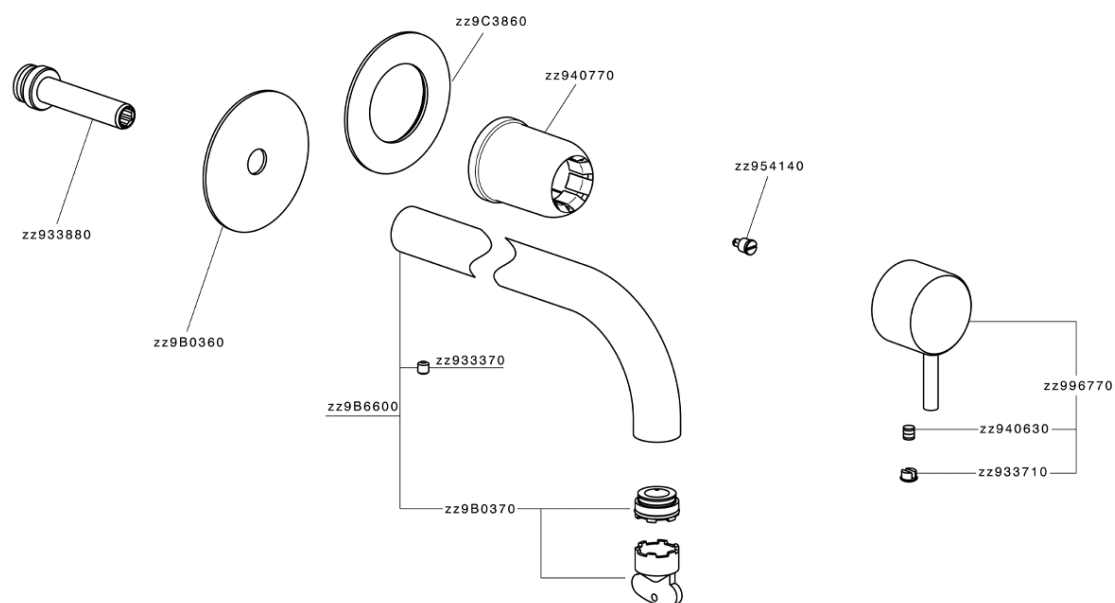

## Exposed part for single lever washbasin valve NUOVA LESS\_LN00551E

LN00551E

<https://en.cisal.it/exposed-part-for-single-lever-washbasin-valve-nuova-less-ln00551e>

2024-12-22