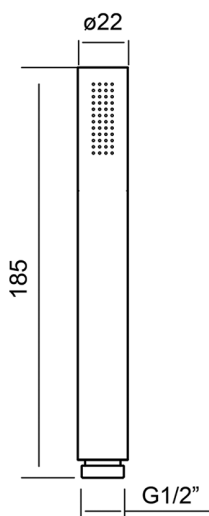

Handshower XION_DS018920

MODEL **DS018920**

Handshower, 22 mm one spray INOX hand shower, INOX AISI 316L

AVAILABLE FINISHINGS

D1 D1 Brushed Inox

CHARACTERISTICS

2026-05-15