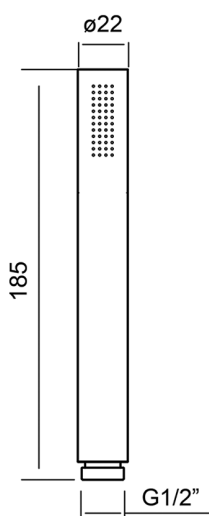

Handshower XION_DS018920

MODEL **DS018920**

Handshower, 22 mm one spray INOX hand shower, INOX AISI 316L

AVAILABLE FINISHINGS

D1 D1 Brushed Inox

CHARACTERISTICS

2026-06-04