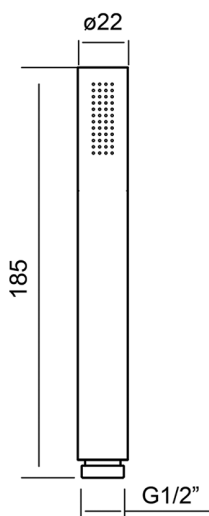

Handshower XION_DS018920

MODEL **DS018920**

Handshower, 22 mm one spray INOX hand shower, INOX AISI 316L

AVAILABLE FINISHINGS

D1 D1 Brushed Inox

CHARACTERISTICS

2026-04-04