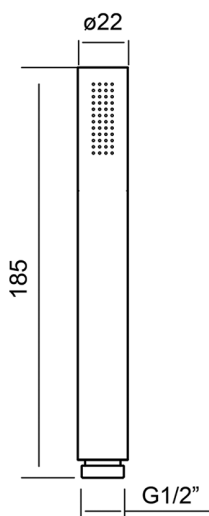

Handshower XION_DS018920

MODEL **DS018920**

Handshower, 22 mm one spray INOX hand shower, INOX AISI 316L

AVAILABLE FINISHINGS

D1 D1 Brushed Inox

CHARACTERISTICS

2026-06-24