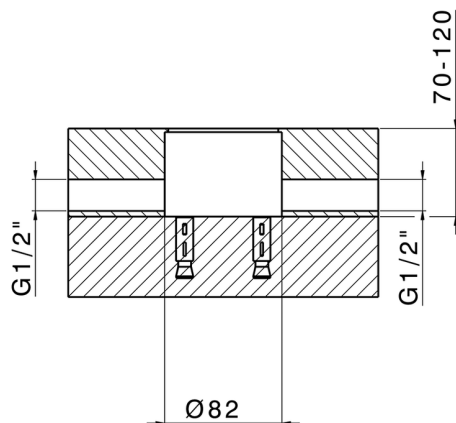

Exposed part for single-lever bath shower mixer LESS MINIMAL_LN014200C

MODEL **LN014200C**

Exposed part for single-lever bath shower mixer, handshower holder on column, Brass minimalistic one spray handshower, 150 cm smooth SUPREME Flexible Hose, for items ZA004510

CHARACTERISTICS

Cartridge Spare Parts **ZZ95409000**

35 mm Cartridge

Installation **Concealed**

Required concealed parts **ZA004510**

EcoStop

EcoStop feature limits water flow to approximately 50% of maximum output with one point of resistance on setting. Push slightly past the middle stop only when full water output is required. This will save water up to 50%.

Concealed part single lever free-standing CONCEALED_ZA004510

MODEL **ZA004510**

Concealed part single lever free-standing

AVAILABLE FINISHINGS

 **04** 04 Without finishing

CHARACTERISTICS

Concealed **1**

2026-04-29