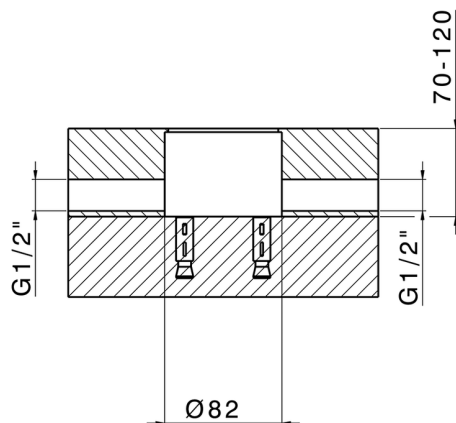

Exposed part for single-lever bath shower mixer LESS MINIMAL_LN014200C

MODEL **LN014200C**

Exposed part for single-lever bath shower mixer, handshower holder on column, Brass minimalistic one spray handshower, 150 cm smooth SUPREME Flexible Hose, for items ZA004510

CHARACTERISTICS

Cartridge Spare Parts **ZZ95409000**

35 mm Cartridge

Installation **Concealed**

Required concealed parts **ZA004510**

EcoStop

EcoStop feature limits water flow to approximately 50% of maximum output with one point of resistance on setting. Push slightly past the middle stop only when full water output is required. This will save water up to 50%.

Concealed part single lever free-standing CONCEALED_ZA004510

MODEL **ZA004510**

Concealed part single lever free-standing

AVAILABLE FINISHINGS

 **04** 04 Without finishing

CHARACTERISTICS

Concealed **1**

2026-05-01