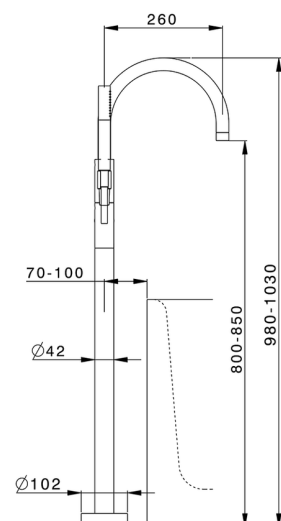

Exposed part for single-lever bath shower mixer LESS MINIMAL_LN014200C

MODEL **LN014200C**

Exposed part for single-lever bath shower mixer, handshower holder on column, Brass minimalistic one spray handshower, 150 cm smooth SUPREME Flexible Hose, for items ZA004510

CHARACTERISTICS

Cartridge Spare Parts **ZZ95409000**

35 mm Cartridge

Installation **Concealed**

Required concealed parts **ZA004510**

EcoStop

EcoStop feature limits water flow to approximately 50% of maximum output with one point of resistance on setting. Push slightly past the middle stop only when full water output is required. This will save water up to 50%.

Concealed part single lever free-standing CONCEALED_ZA004510

MODEL **ZA004510**

Concealed part single lever free-standing

AVAILABLE FINISHINGS

 **04** 04 Without finishing

CHARACTERISTICS

Concealed **1**

2026-04-28