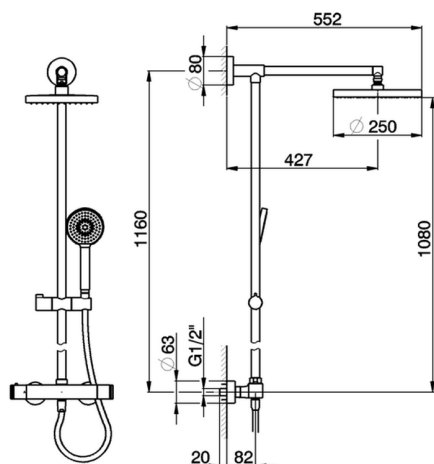

## Thermostatic shower column, 2-functions **SHOWER COLUMNS\_RRC78020**

MODEL **RRC78020**

Thermostatic shower column, 2-functions, 2 outlet devia stop, not adjustable riser column, sliding handshower holder, D. 105 mm one spray handshower Pure, D. 250 mm round showerhead, 150 cm smooth SUPREME Flexible Hose

AVAILABLE FINISHINGS

CHARACTERISTICS

Cartridge Spare Parts **22.04A.AR - ZZ97279004**

**Argo 2 (long filter) Thermostatic Valve**

### DeviaStop

The Cisal Devia Stop technology allows to adjust the water flow and to direct it to the selected output point (overhead soaker, hand shower, etc).