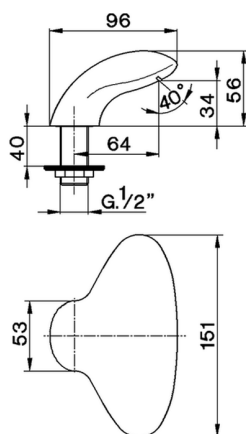

Deck mounted bath spout COMPONENTS_ZA002612

MODEL **ZA002612**

Deck mounted bath spout, without automatic diverter, cascade spray, 1/2" M connection

AVAILABLE FINISHINGS

- **21** 21 Chrome
- **41** 41 White

CHARACTERISTICS

2024-12-22