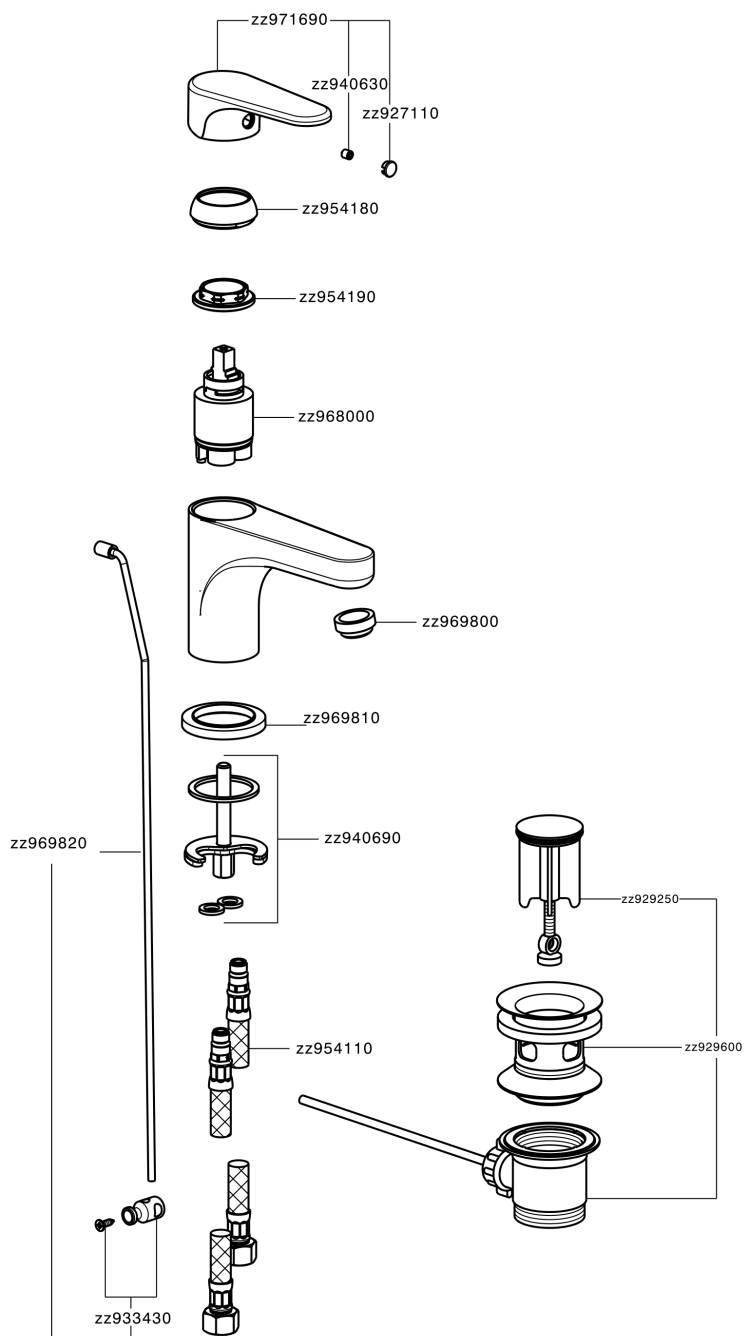

Single lever washbasin mixer EnergySave ALMA_A3000515

A3000515

<https://en.cisal.it/single-lever-washbasin-mixer-energysave-alma-a3000515>

2024-12-22