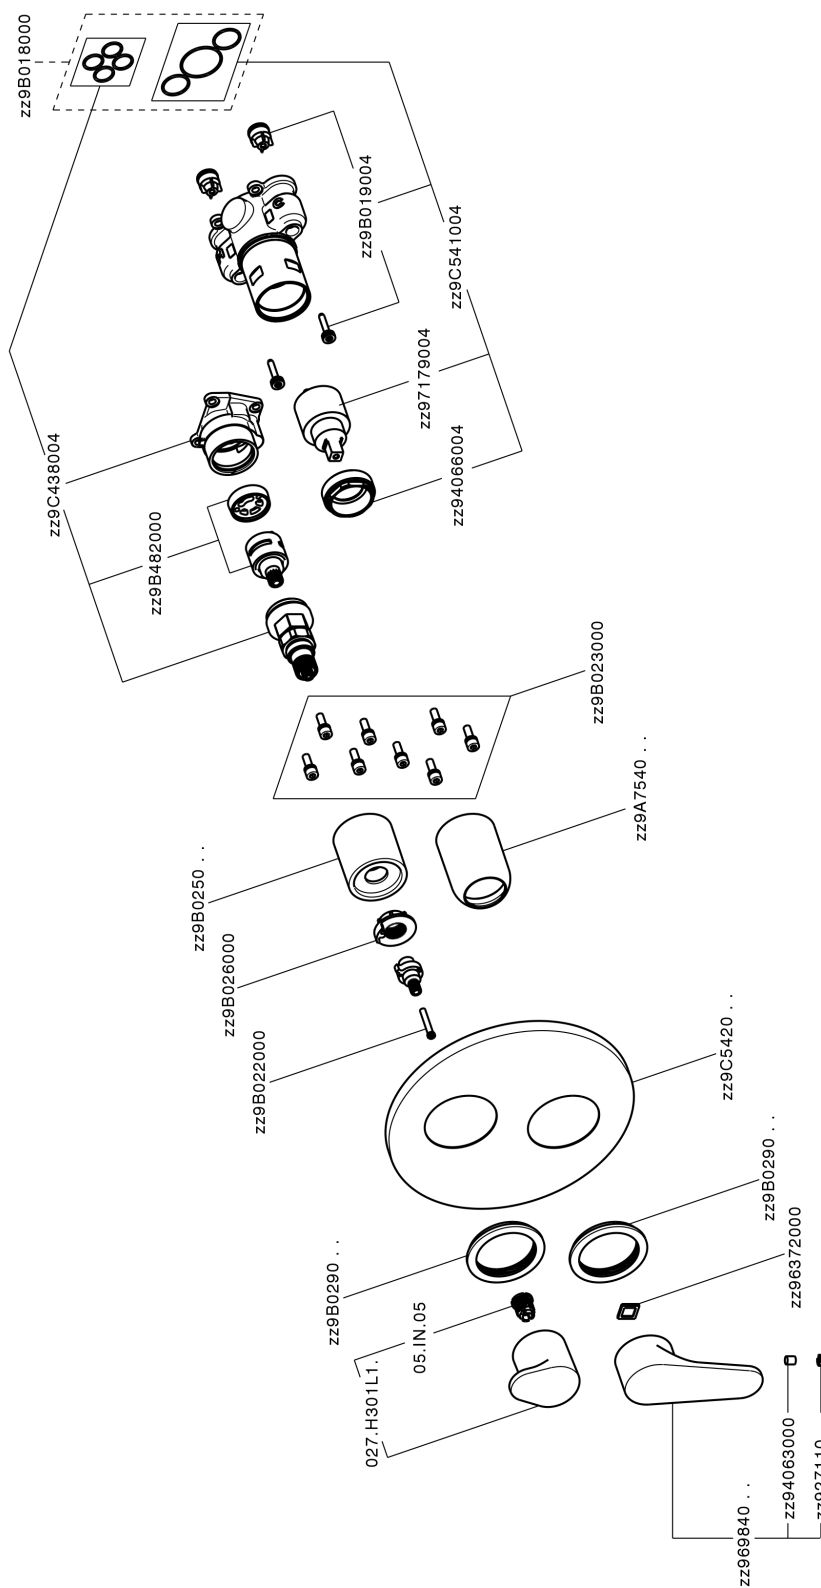

Exposed part for Single Lever One Box Valve ONE BOX_A30BM030

A30BM030

<https://en.cisal.it/exposed-part-for-single-lever-one-box-valve-one-box-a30bm030>

One Box Universal Concealed Part ONE BOX_ZA00B031

ZA00B031

<https://en.cisal.it/one-box-universal-concealed-part-one-box-za00b031>

One Box Universal Concealed Part ONE BOX_ZA00B030

ZA00B030

<https://en.cisal.it/one-box-universal-concealed-part-one-box-za00b030>

2024-12-22