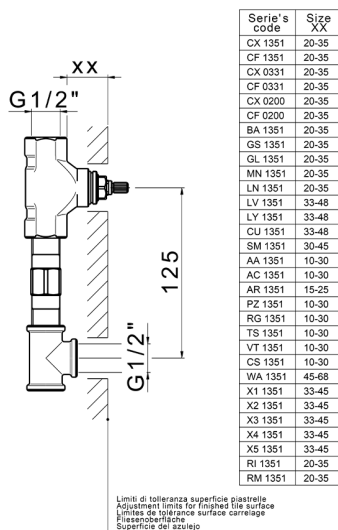

## Exposed part for concealed washbasin mixer BARCELONA\_BA013516

MODEL **BA013516**

Exposed part for concealed washbasin mixer, without concealed part, for item ZA033510

### CHARACTERISTICS

Installation **Concealed**

Required concealed parts **ZA033510**

## Concealed washbasin mixer CONCEALED\_ZA033510

MODEL **ZA033510**

Concealed washbasin mixer, with two right headvalves

AVAILABLE FINISHINGS

 **04** 04 Without finishing

CHARACTERISTICS

Concealed **1**

2026-04-26