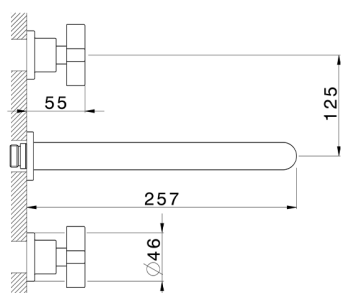

Exposed part for concealed washbasin mixer BARCELONA_BA013516

MODEL **BA013516**

Exposed part for concealed washbasin mixer, without concealed part, for item ZA033510

AVAILABLE FINISHINGS

- **21** 21 Chrome
- **2A** 2A Satin Brushed Nickel
- **40** 40 Matt Black

CHARACTERISTICS

Installation **Concealed**

Required concealed parts **ZA033510**