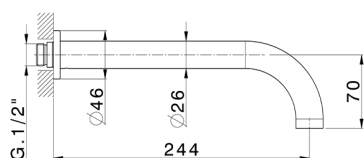

Exposed part for concealed washbasin mixer BARCELONA_BA013516

MODEL **BA013516**

Exposed part for concealed washbasin mixer, without concealed part, for item ZA033510

AVAILABLE FINISHINGS

- **21** 21 Chrome
- **2A** 2A Satin Brushed Nickel
- **40** 40 Matt Black