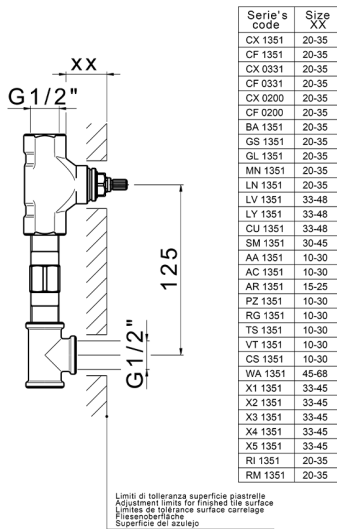

Concealed washbasin mixer CONCEALED_ZA033510

MODEL **ZA033510**

Concealed washbasin mixer, with two right headvalves

AVAILABLE FINISHINGS

04 04 Without finishing

CHARACTERISTICS

Concealed **1**

2026-07-03