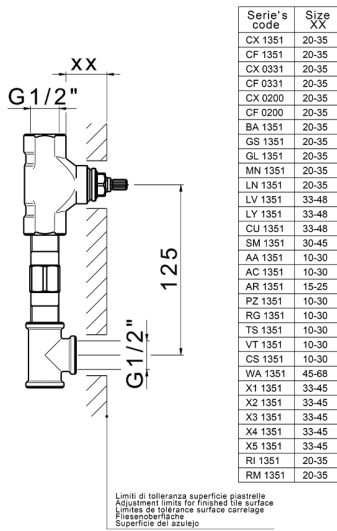

Concealed washbasin mixer CONCEALED_ZA033510

MODEL **ZA033510**

Concealed washbasin mixer, with two right headvalves

AVAILABLE FINISHINGS

04 04 Without finishing

CHARACTERISTICS

Concealed **1**

2026-06-13