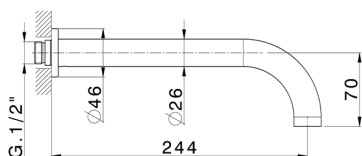

Exposed part for concealed washbasin mixer BARCELONA_BA013516

MODEL **BA013516**

Exposed part for concealed washbasin mixer, without concealed part, for item ZA033510

AVAILABLE FINISHINGS

-  **21** 21 Chrome
-  **2A** 2A Satin Brushed Nickel
-  **40** 40 Matt Black

CHARACTERISTICS

Installation **Concealed**

Required concealed parts **ZA033510**

Concealed washbasin mixer CONCEALED_ZA033510

MODEL **ZA033510**

Concealed washbasin mixer, with two right headvalves

AVAILABLE FINISHINGS