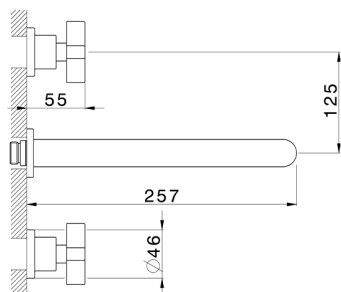

Exposed part for concealed washbasin mixer BARCELONA_BA013516

MODEL **BA013516**

Exposed part for concealed washbasin mixer, without concealed part, for item ZA033510

AVAILABLE FINISHINGS

-  **21** 21 Chrome
-  **2A** 2A Satin Brushed Nickel
-  **40** 40 Matt Black

CHARACTERISTICS

Installation **Concealed**

Required concealed parts **ZA033510**

Concealed washbasin mixer CONCEALED_ZA033510

MODEL **ZA033510**

Concealed washbasin mixer, with two right headvalves

AVAILABLE FINISHINGS