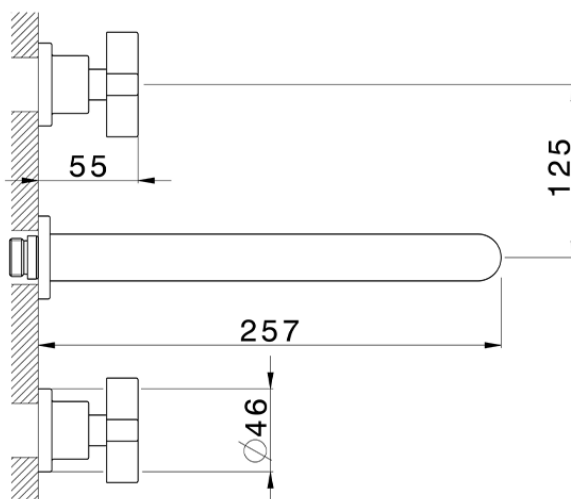

## Exposed part for concealed washbasin mixer BARCELONA\_BA013516

BA013516

<https://en.cisal.it/exposed-part-for-concealed-washbasin-mixer-barcelona-ba013516>

Serie's code	Size XX
CX 1351	20-35
CF 1351	20-35
CX 0331	20-35
CF 0331	20-35
CX 0200	20-35
CF 0200	20-35
BA 1351	20-35
GS 1351	20-35
GL 1351	20-35
MN 1351	20-35
LN 1351	20-35
LV 1351	33-48
LY 1351	33-48
CU 1351	33-48
SM 1351	30-45
AA 1351	10-30
AC 1351	10-30
AR 1351	15-25
PZ 1351	10-30
RG 1351	10-30
TS 1351	10-30
VT 1351	10-30
CS 1351	10-30
WA 1351	45-68
X1 1351	33-45
X2 1351	33-45
X3 1351	33-45
X4 1351	33-45
X5 1351	33-45
RI 1351	20-35
RM 1351	20-35

Limiti di tolleranza superficie piastrelle  
 Adjustment limits for finished tile surface  
 Limites de tolérance surface carrelage  
 Fliesenoberfläche  
 Superficie del azulejo

ZA033510

<https://en.cisal.it/concealed-washbasin-mixer-concealed-za033510>