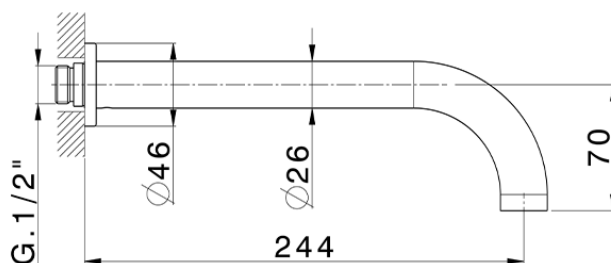

## Exposed part for concealed washbasin mixer BARCELONA\_BA013516

BA013516

<https://en.cisal.it/exposed-part-for-concealed-washbasin-mixer-barcelona-ba013516>

Serie's code	Size XX
CX 1351	20-35
CF 1351	20-35
CX 0331	20-35
CF 0331	20-35
CX 0200	20-35
CF 0200	20-35
BA 1351	20-35
GS 1351	20-35
GL 1351	20-35
MN 1351	20-35
LN 1351	20-35
LV 1351	33-48
LY 1351	33-48
CU 1351	33-48
SM 1351	30-45
AA 1351	10-30
AC 1351	10-30
AR 1351	15-25
PZ 1351	10-30
RG 1351	10-30
TS 1351	10-30
VT 1351	10-30
CS 1351	10-30
WA 1351	45-68
X1 1351	33-45
X2 1351	33-45
X3 1351	33-45
X4 1351	33-45
X5 1351	33-45
RI 1351	20-35
RM 1351	20-35

Limiti di tolleranza superficie piastrelle  
 Adjustment limits for finished tile surface  
 Limites de tolérance surface carrelage  
 Fliesenoberfläche  
 Superficie del azulejo

ZA033510

<https://en.cisal.it/concealed-washbasin-mixer-concealed-za033510>