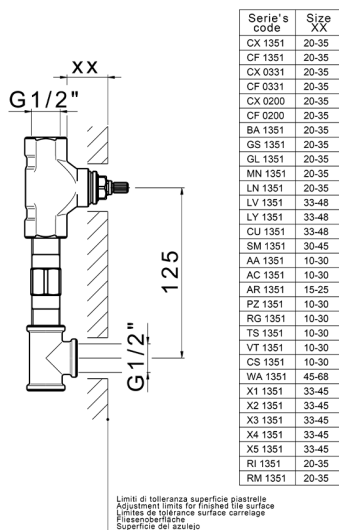

## Exposed part for concealed washbasin mixer BARCELONA\_BA013516

MODEL **BA013516**

Exposed part for concealed washbasin mixer, without concealed part, for item ZA033510

### CHARACTERISTICS

Installation **Concealed**

Required concealed parts **ZA033510**

## Concealed washbasin mixer CONCEALED\_ZA033510

MODEL **ZA033510**

Concealed washbasin mixer, with two right headvalves

AVAILABLE FINISHINGS

CHARACTERISTICS

Concealed **1**

2026-06-14