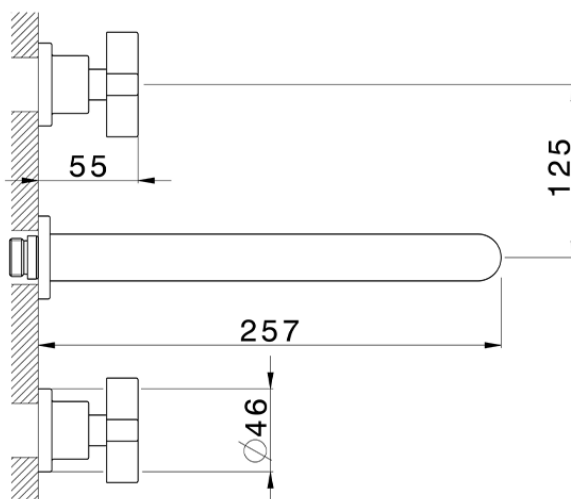

Exposed part for concealed washbasin mixer BARCELONA_BA013516

BA013516

<https://en.cisal.it/exposed-part-for-concealed-washbasin-mixer-barcelona-ba013516>

Serie's code	Size XX
CX 1351	20-35
CF 1351	20-35
CX 0331	20-35
CF 0331	20-35
CX 0200	20-35
CF 0200	20-35
BA 1351	20-35
GS 1351	20-35
GL 1351	20-35
MN 1351	20-35
LN 1351	20-35
LV 1351	33-48
LY 1351	33-48
CU 1351	33-48
SM 1351	30-45
AA 1351	10-30
AC 1351	10-30
AR 1351	15-25
PZ 1351	10-30
RG 1351	10-30
TS 1351	10-30
VT 1351	10-30
CS 1351	10-30
WA 1351	45-68
X1 1351	33-45
X2 1351	33-45
X3 1351	33-45
X4 1351	33-45
X5 1351	33-45
RI 1351	20-35
RM 1351	20-35

Limiti di tolleranza superficie piastrelle
 Adjustment limits for finished tile surface
 Limites de tolérance surface carrelage
 Fliesenoberfläche
 Superficie del azulejo

ZA033510

<https://en.cisal.it/concealed-washbasin-mixer-concealed-za033510>