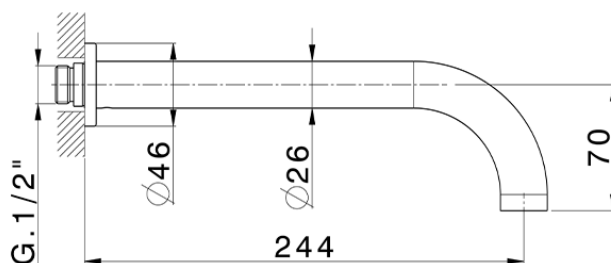

Exposed part for concealed washbasin mixer BARCELONA_BA013516

BA013516

<https://en.cisal.it/exposed-part-for-concealed-washbasin-mixer-barcelona-ba013516>

Serie's code	Size XX
CX 1351	20-35
CF 1351	20-35
CX 0331	20-35
CF 0331	20-35
CX 0200	20-35
CF 0200	20-35
BA 1351	20-35
GS 1351	20-35
GL 1351	20-35
MN 1351	20-35
LN 1351	20-35
LV 1351	33-48
LY 1351	33-48
CU 1351	33-48
SM 1351	30-45
AA 1351	10-30
AC 1351	10-30
AR 1351	15-25
PZ 1351	10-30
RG 1351	10-30
TS 1351	10-30
VT 1351	10-30
CS 1351	10-30
WA 1351	45-68
X1 1351	33-45
X2 1351	33-45
X3 1351	33-45
X4 1351	33-45
X5 1351	33-45
RI 1351	20-35
RM 1351	20-35

Limiti di tolleranza superficie piastrelle
 Adjustment limits for finished tile surface
 Limites de tolérance surface carrelage
 Fliesenoberfläche
 Superficie del azulejo

ZA033510

<https://en.cisal.it/concealed-washbasin-mixer-concealed-za033510>