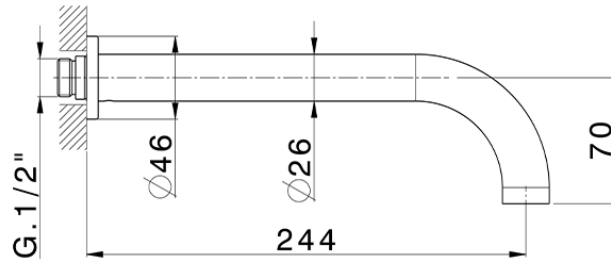

Exposed part for concealed washbasin mixer BARCELONA_BA013516

BA013516

<https://en.cisal.it/exposed-part-for-concealed-washbasin-mixer-barcelona-ba013516>

Serie's code	Size XX
CX 1351	20-35
CF 1351	20-35
CX 0331	20-35
CF 0331	20-35
CX 0200	20-35
CF 0200	20-35
BA 1351	20-35
GS 1351	20-35
GL 1351	20-35
MN 1351	20-35
LN 1351	20-35
LV 1351	33-48
LY 1351	33-48
CU 1351	33-48
SM 1351	30-45
AA 1351	10-30
AC 1351	10-30
AR 1351	15-25
PZ 1351	10-30
RG 1351	10-30
TS 1351	10-30
VT 1351	10-30
CS 1351	10-30
WA 1351	45-68
X1 1351	33-45
X2 1351	33-45
X3 1351	33-45
X4 1351	33-45
X5 1351	33-45
RI 1351	20-35
RM 1351	20-35

Limiti di tolleranza superficie piastrelle
 Adjustment limits for finished tile surface
 Limites de tolérance surface carrelage
 Fliesenoberfläche
 Superficie del azulejo

ZA033510

<https://en.cisal.it/concealed-washbasin-mixer-concealed-za033510>