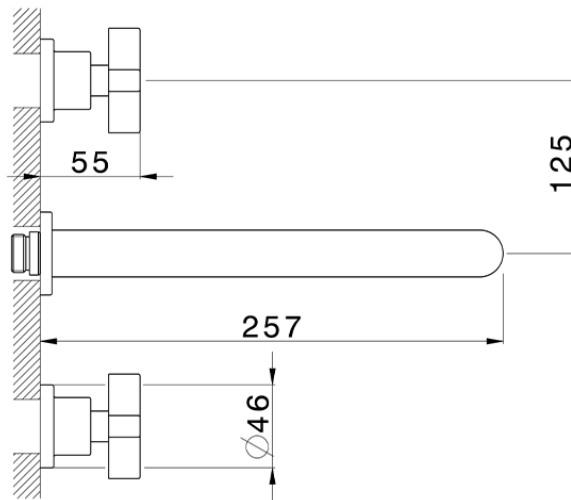

Exposed part for concealed washbasin mixer BARCELONA_BA013516

BA013516

<https://en.cisal.it/exposed-part-for-concealed-washbasin-mixer-barcelona-ba013516>

Serie's code	Size XX
CX 1351	20-35
CF 1351	20-35
CX 0331	20-35
CF 0331	20-35
CX 0200	20-35
CF 0200	20-35
BA 1351	20-35
GS 1351	20-35
GL 1351	20-35
MN 1351	20-35
LN 1351	20-35
LV 1351	33-48
LY 1351	33-48
CU 1351	33-48
SM 1351	30-45
AA 1351	10-30
AC 1351	10-30
AR 1351	15-25
PZ 1351	10-30
RG 1351	10-30
TS 1351	10-30
VT 1351	10-30
CS 1351	10-30
WA 1351	45-68
X1 1351	33-45
X2 1351	33-45
X3 1351	33-45
X4 1351	33-45
X5 1351	33-45
RI 1351	20-35
RM 1351	20-35

Limiti di tolleranza superficie piastrelle
 Adjustment limits for finished tile surface
 Limites de tolérance surface carrelage
 Fliesenoberfläche
 Superficie del azulejo

ZA033510

<https://en.cisal.it/concealed-washbasin-mixer-concealed-za033510>