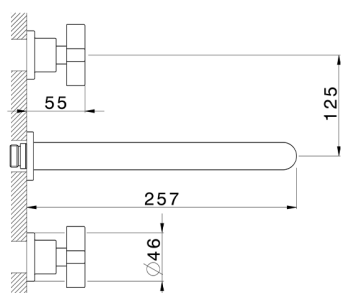

Exposed part for concealed washbasin mixer BARCELONA_BA013516

MODEL **BA013516**

Exposed part for concealed washbasin mixer, without concealed part, for item ZA033510

AVAILABLE FINISHINGS

-  **21** 21 Chrome
-  **2A** 2A Satin Brushed Nickel
-  **40** 40 Matt Black

CHARACTERISTICS

Installation **Concealed**

Required concealed parts **ZA033510**

Concealed washbasin mixer CONCEALED_ZA033510

MODEL **ZA033510**

Concealed washbasin mixer, with two right headvalves

AVAILABLE FINISHINGS