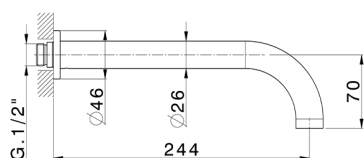

Exposed part for concealed washbasin mixer BARCELONA_BA013516

MODEL **BA013516**

Exposed part for concealed washbasin mixer, without concealed part, for item ZA033510

AVAILABLE FINISHINGS

-  **21** 21 Chrome
-  **2A** 2A Satin Brushed Nickel
-  **40** 40 Matt Black

CHARACTERISTICS

Installation **Concealed**

Required concealed parts **ZA033510**

Concealed washbasin mixer CONCEALED_ZA033510

MODEL **ZA033510**

Concealed washbasin mixer, with two right headvalves

AVAILABLE FINISHINGS