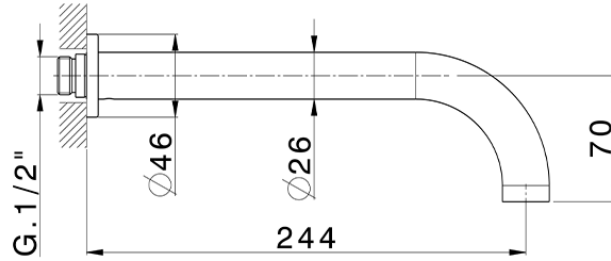

## Exposed part for concealed washbasin mixer BARCELONA\_BA013516

BA013516

<https://en.cisal.it/exposed-part-for-concealed-washbasin-mixer-barcelona-ba013516>

Serie's code	Size XX
CX 1351	20-35
CF 1351	20-35
CX 0331	20-35
CF 0331	20-35
CX 0200	20-35
CF 0200	20-35
BA 1351	20-35
GS 1351	20-35
GL 1351	20-35
MN 1351	20-35
LN 1351	20-35
LV 1351	33-48
LY 1351	33-48
CU 1351	33-48
SM 1351	30-45
AA 1351	10-30
AC 1351	10-30
AR 1351	15-25
PZ 1351	10-30
RG 1351	10-30
TS 1351	10-30
VT 1351	10-30
CS 1351	10-30
WA 1351	45-68
X1 1351	33-45
X2 1351	33-45
X3 1351	33-45
X4 1351	33-45
X5 1351	33-45
RI 1351	20-35
RM 1351	20-35

Limiti di tolleranza superficie piastrelle  
 Adjustment limits for finished tile surface  
 Limites de tolérance surface carrelage  
 Fliesenoberfläche  
 Superficie del azulejo

ZA033510

<https://en.cisal.it/concealed-washbasin-mixer-concealed-za033510>