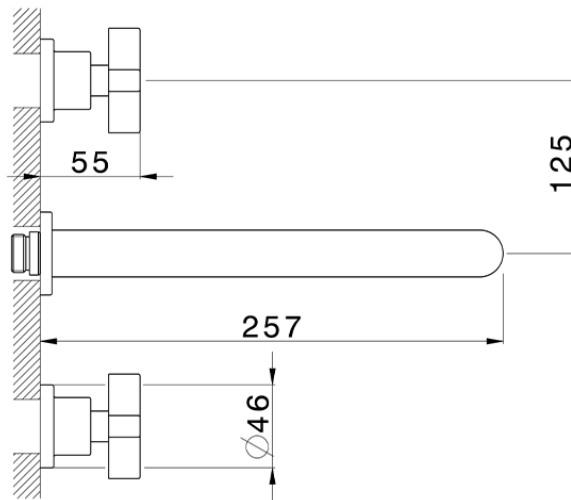

## Exposed part for concealed washbasin mixer BARCELONA\_BA013516

BA013516

<https://en.cisal.it/exposed-part-for-concealed-washbasin-mixer-barcelona-ba013516>

Serie's code	Size XX
CX 1351	20-35
CF 1351	20-35
CX 0331	20-35
CF 0331	20-35
CX 0200	20-35
CF 0200	20-35
BA 1351	20-35
GS 1351	20-35
GL 1351	20-35
MN 1351	20-35
LN 1351	20-35
LV 1351	33-48
LY 1351	33-48
CU 1351	33-48
SM 1351	30-45
AA 1351	10-30
AC 1351	10-30
AR 1351	15-25
PZ 1351	10-30
RG 1351	10-30
TS 1351	10-30
VT 1351	10-30
CS 1351	10-30
WA 1351	45-68
X1 1351	33-45
X2 1351	33-45
X3 1351	33-45
X4 1351	33-45
X5 1351	33-45
RI 1351	20-35
RM 1351	20-35

Limiti di tolleranza superficie piastrelle  
 Adjustment limits for finished tile surface  
 Limites de tolérance surface carrelage  
 Fliesenoberfläche  
 Superficie del azulejo

ZA033510

<https://en.cisal.it/concealed-washbasin-mixer-concealed-za033510>