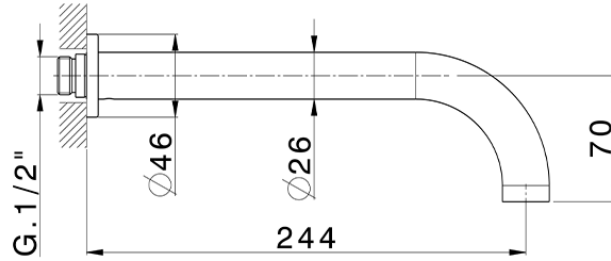

Exposed part for concealed washbasin mixer BARCELONA_BA013516

BA013516

<https://en.cisal.it/exposed-part-for-concealed-washbasin-mixer-barcelona-ba013516>

Serie's code	Size XX
CX 1351	20-35
CF 1351	20-35
CX 0331	20-35
CF 0331	20-35
CX 0200	20-35
CF 0200	20-35
BA 1351	20-35
GS 1351	20-35
GL 1351	20-35
MN 1351	20-35
LN 1351	20-35
LV 1351	33-48
LY 1351	33-48
CU 1351	33-48
SM 1351	30-45
AA 1351	10-30
AC 1351	10-30
AR 1351	15-25
PZ 1351	10-30
RG 1351	10-30
TS 1351	10-30
VT 1351	10-30
CS 1351	10-30
WA 1351	45-68
X1 1351	33-45
X2 1351	33-45
X3 1351	33-45
X4 1351	33-45
X5 1351	33-45
RI 1351	20-35
RM 1351	20-35

Limiti di tolleranza superficie piastrelle
 Adjustment limits for finished tile surface
 Limites de tolérance surface carrelage
 Fliesenoberfläche
 Superficie del azulejo

ZA033510

<https://en.cisal.it/concealed-washbasin-mixer-concealed-za033510>