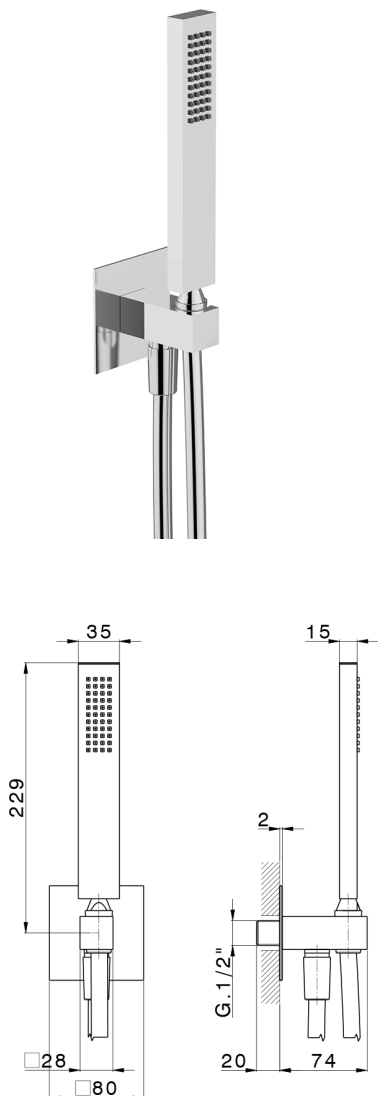

Shower set with wall elbow PUSH&SHOWER_DS0G5120

MODEL **DS0G5120**

Shower set with wall elbow, wall mounted handshower holder, 35x15mm Brass minimal one spray handshower, 80x80mm square plate, 150cm smooth SUPREME flexible hose

AVAILABLE FINISHINGS

-  **21** 21 Chrome
-  **24** 24 Gold
-  **26** 26 Old Copper
-  **2B** 2B Polished Nickel
-  **2F** 2F Brushed Nickel
-  **2W** 2W Brushed Gold
-  **3W** 3W Brushed Black Titanium
-  **5G** 5G Rose Gold
-  **40** 40 Matt Black