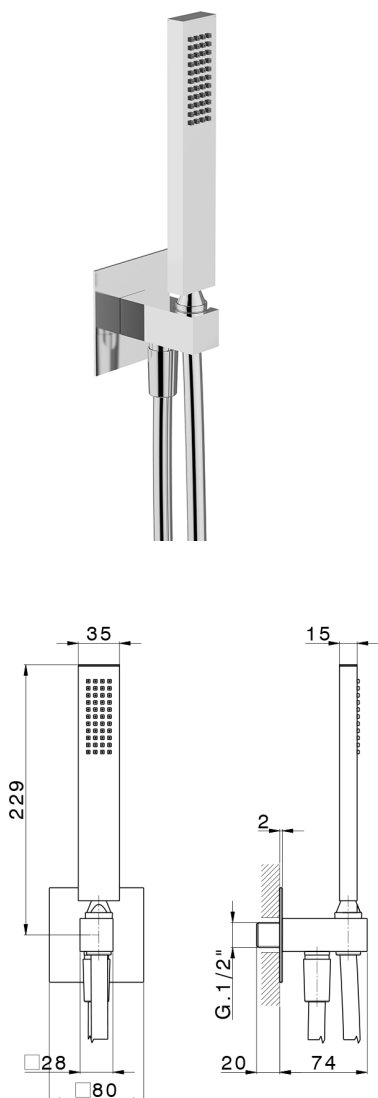

Shower set with wall elbow PUSH&SHOWER_DS0G5120

MODEL **DS0G5120**

Shower set with wall elbow, wall mounted handshower holder, 35x15mm Brass minimal one spray handshower, 80x80mm square plate, 150cm smooth SUPREME flexible hose

AVAILABLE FINISHINGS

-  **21** 21 Chrome
-  **24** 24 Gold
-  **26** 26 Old Copper
-  **2B** 2B Polished Nickel
-  **2F** 2F Brushed Nickel
-  **2W** 2W Brushed Gold
-  **3W** 3W Brushed Black Titanium
-  **5G** 5G Rose Gold
-  **40** 40 Matt Black