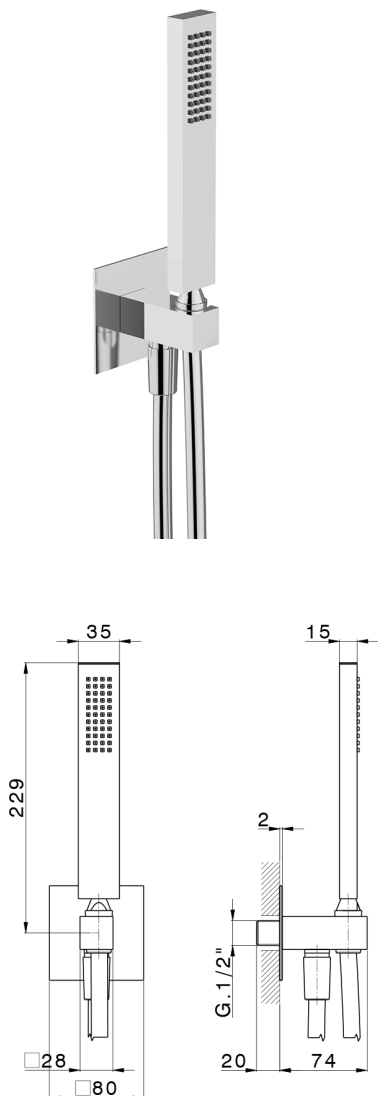

Shower set with wall elbow PUSH&SHOWER_DS0G5120

MODEL **DS0G5120**

Shower set with wall elbow, wall mounted handshower holder, 35x15mm Brass minimal one spray handshower, 80x80mm square plate, 150cm smooth SUPREME flexible hose

AVAILABLE FINISHINGS

- 21**

21 Chrome
- 24**

24 Gold
- 26**

26 Old Copper
- 2B**

2B Polished Nickel
- 2F**

2F Brushed Nickel
- 2W**

2W Brushed Gold
- 3W**

3W Brushed Black Titanium
- 5G**

5G Rose Gold
- 40**

40 Matt Black

CHARACTERISTICS

2026-04-08