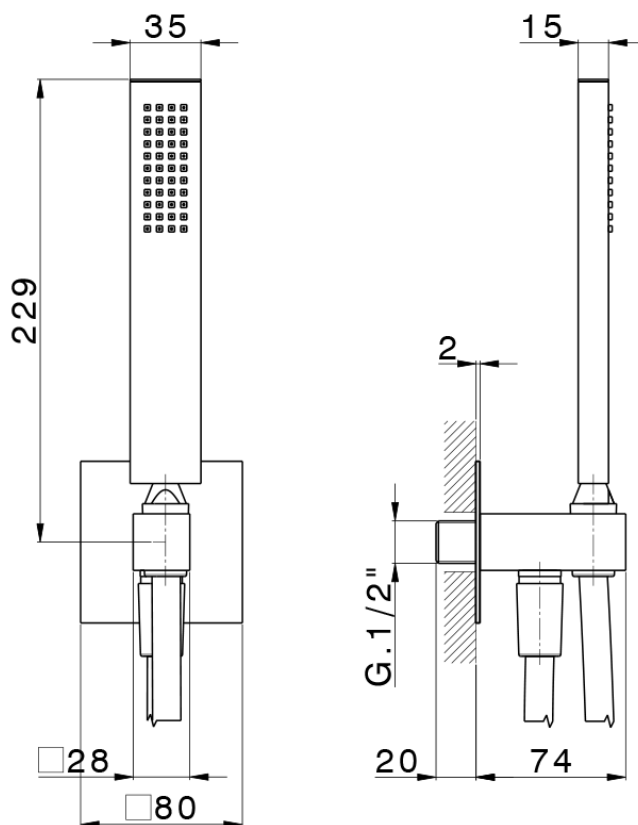

## Shower set with wall elbow PUSH&SHOWER\_DS0G5120

DS0G5120

<https://en.cisal.it/shower-set-with-wall-elbow-pushshower-ds0g5120>

2026-06-13