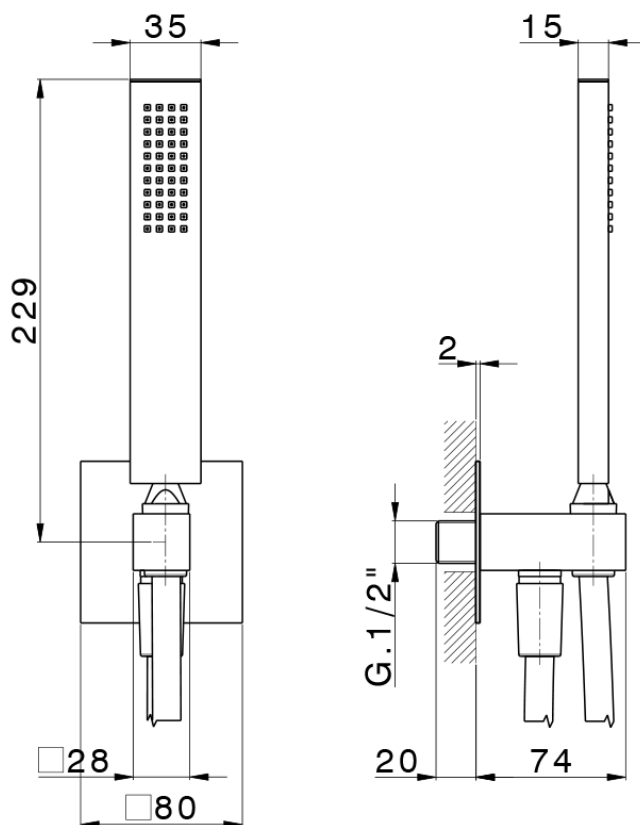

Shower set with wall elbow PUSH&SHOWER_DS0G5120

DS0G5120

<https://en.cisal.it/shower-set-with-wall-elbow-pushshower-ds0g5120>

2026-05-19