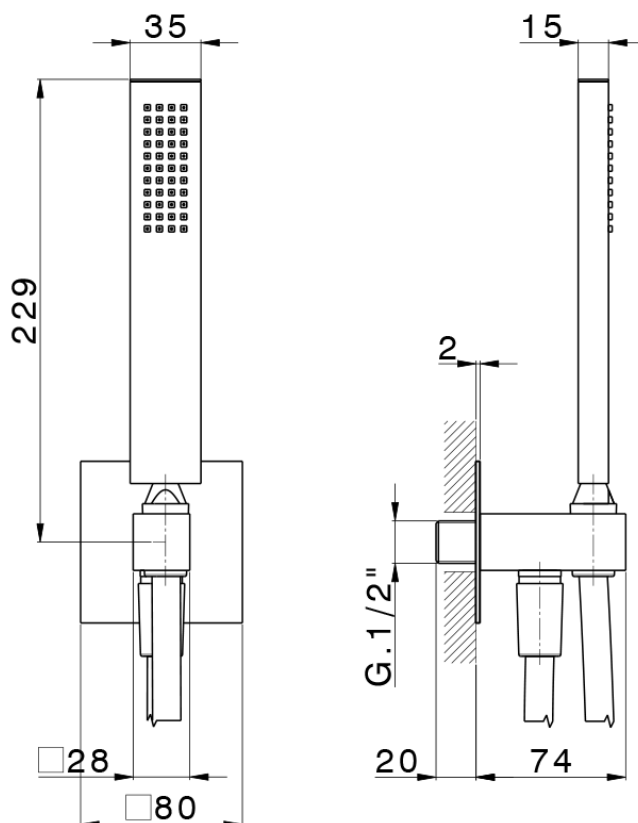

Shower set with wall elbow PUSH&SHOWER_DS0G5120

DS0G5120

<https://en.cisal.it/shower-set-with-wall-elbow-pushshower-ds0g5120>

2026-06-08