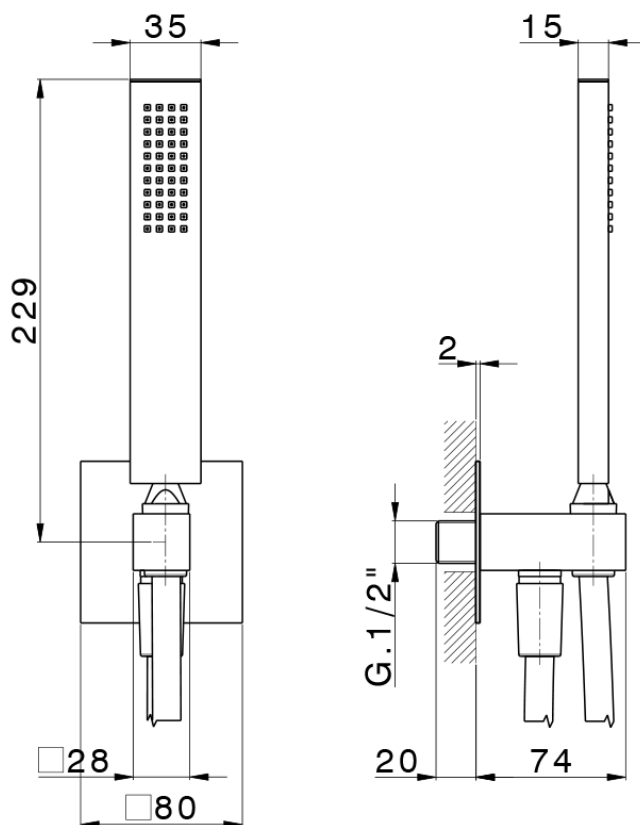

Shower set with wall elbow PUSH&SHOWER_DS0G5120

DS0G5120

<https://en.cisal.it/shower-set-with-wall-elbow-pushshower-ds0g5120>

2026-04-08