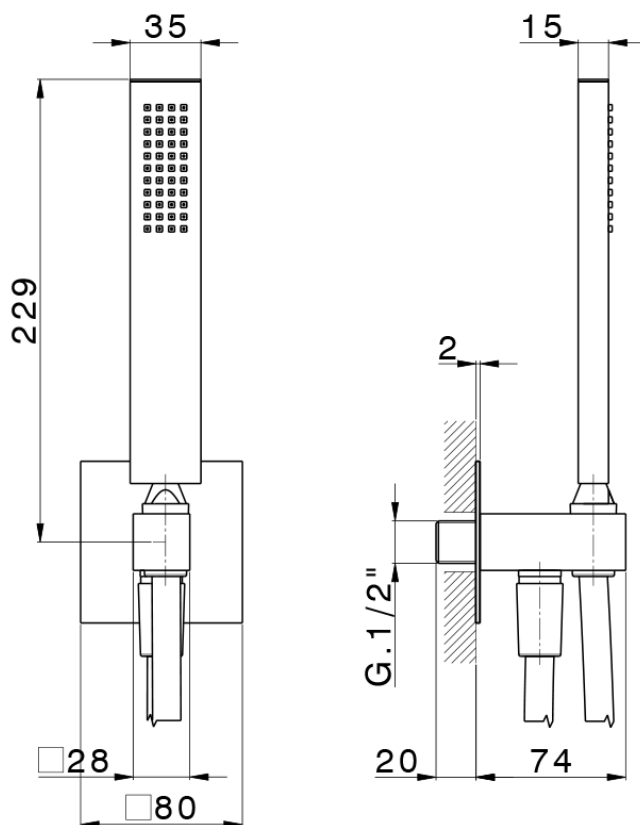

Shower set with wall elbow PUSH&SHOWER_DS0G5120

DS0G5120

<https://en.cisal.it/shower-set-with-wall-elbow-pushshower-ds0g5120>

2026-06-30