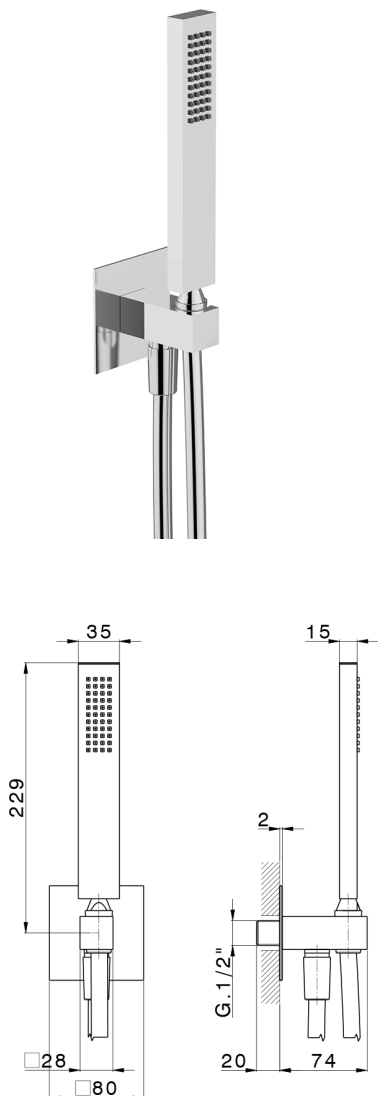

## Shower set with wall elbow PUSH&SHOWER\_DS0G5120

MODEL **DS0G5120**

Shower set with wall elbow, wall mounted handshower holder, 35x15mm Brass minimal one spray handshower, 80x80mm square plate, 150cm smooth SUPREME flexible hose

### AVAILABLE FINISHINGS

-  **21** 21 Chrome
-  **24** 24 Gold
-  **26** 26 Old Copper
-  **2B** 2B Polished Nickel
-  **2F** 2F Brushed Nickel
-  **2W** 2W Brushed Gold
-  **3W** 3W Brushed Black Titanium
-  **5G** 5G Rose Gold
-  **40** 40 Matt Black