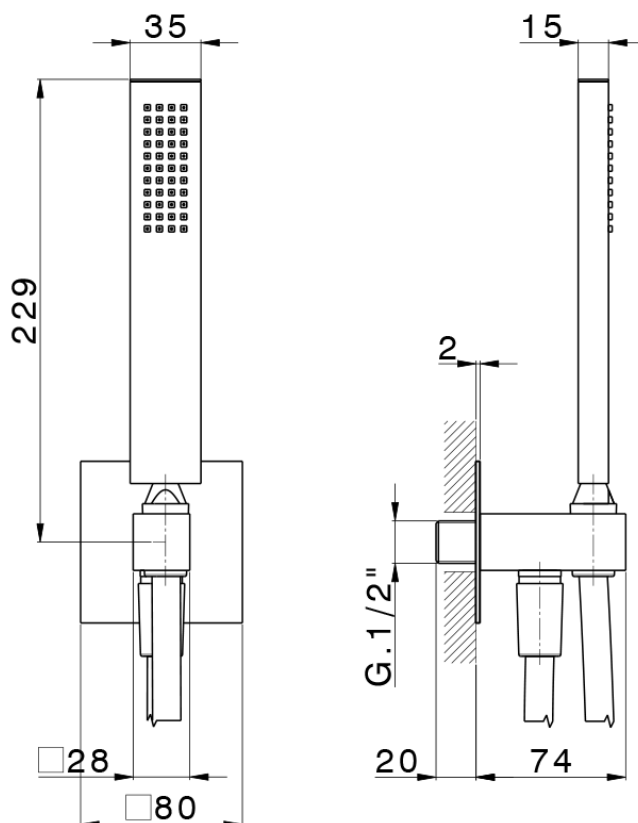

## Shower set with wall elbow PUSH&SHOWER\_DS0G5120

DS0G5120

<https://en.cisal.it/shower-set-with-wall-elbow-pushshower-ds0g5120>

2026-06-13