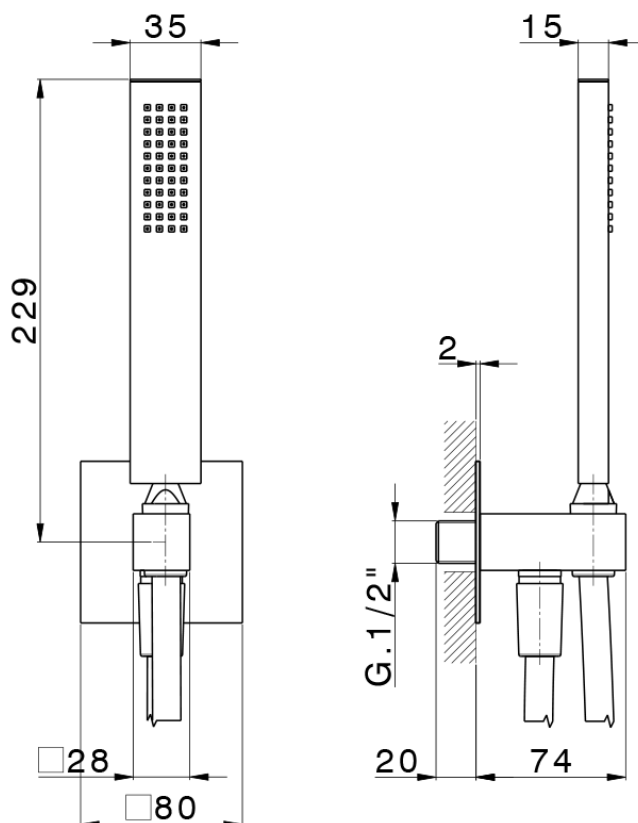

Shower set with wall elbow PUSH&SHOWER_DS0G5120

DS0G5120

<https://en.cisal.it/shower-set-with-wall-elbow-pushshower-ds0g5120>

2026-06-29