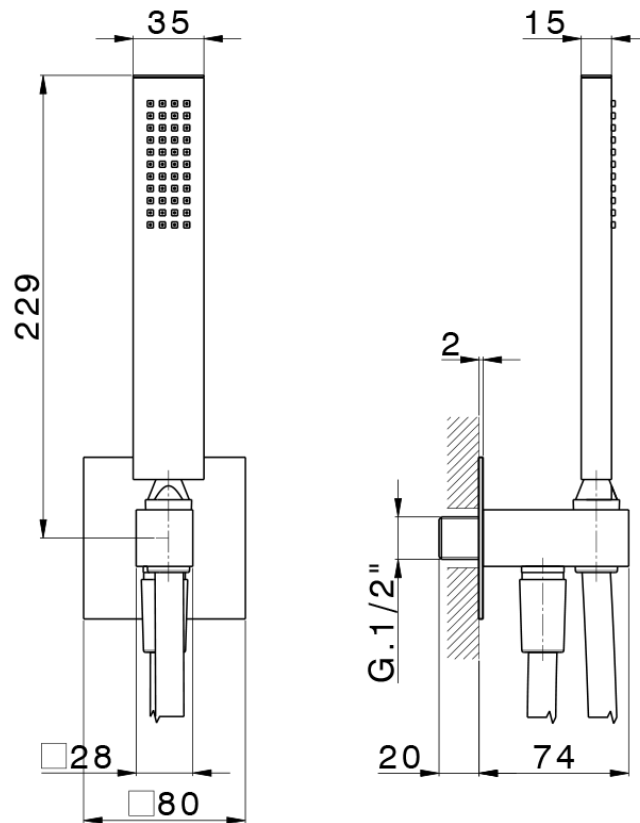

Shower set with wall elbow PUSH&SHOWER_DS0G5120

DS0G5120

<https://en.cisal.it/shower-set-with-wall-elbow-pushshower-ds0g5120>

2026-05-19