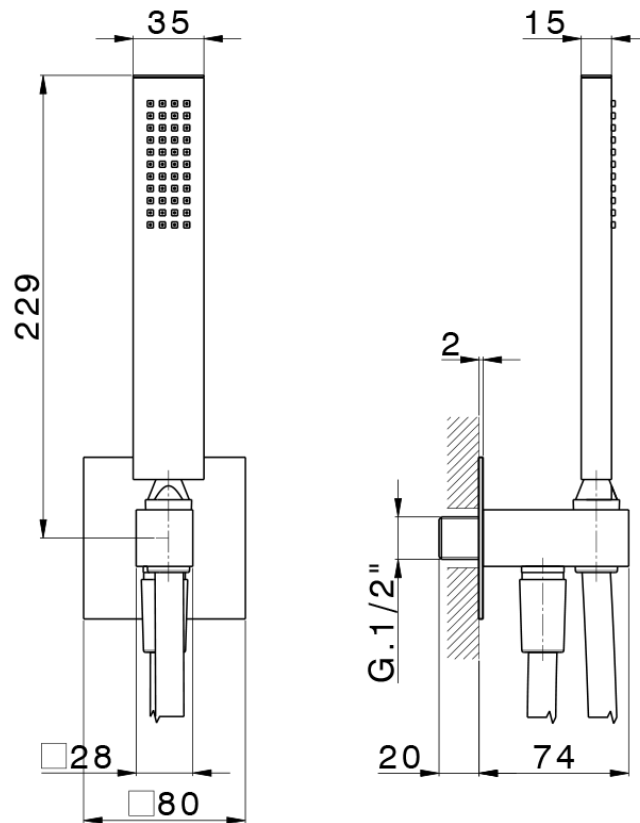

Shower set with wall elbow PUSH&SHOWER_DS0G5120

DS0G5120

<https://en.cisal.it/shower-set-with-wall-elbow-pushshower-ds0g5120>

2026-04-28