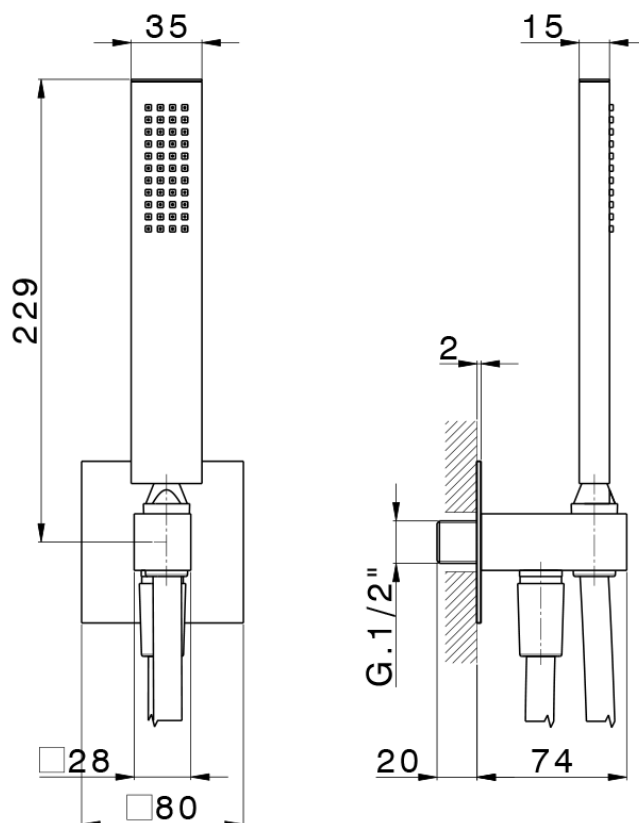

Shower set with wall elbow PUSH&SHOWER_DS0G5120

DS0G5120

<https://en.cisal.it/shower-set-with-wall-elbow-pushshower-ds0g5120>

2026-06-14