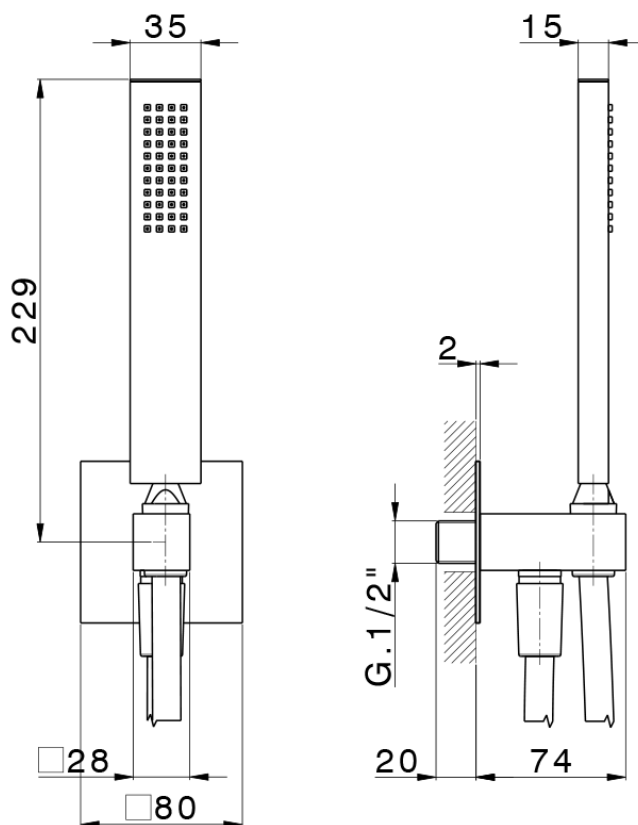

Shower set with wall elbow PUSH&SHOWER_DS0G5120

DS0G5120

<https://en.cisal.it/shower-set-with-wall-elbow-pushshower-ds0g5120>

2026-04-08