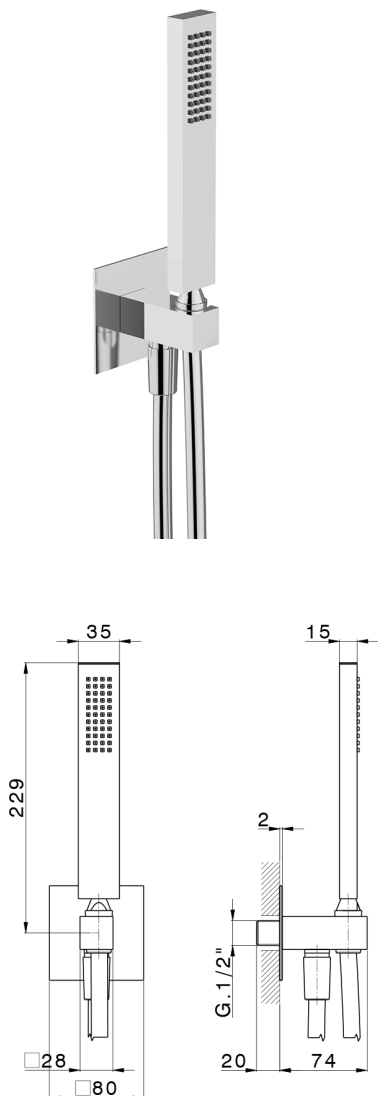

## Shower set with wall elbow PUSH&SHOWER\_DS0G5120

MODEL **DS0G5120**

Shower set with wall elbow, wall mounted handshower holder, 35x15mm Brass minimal one spray handshower, 80x80mm square plate, 150cm smooth SUPREME flexible hose

### AVAILABLE FINISHINGS

- 21** 21 Chrome
- 24** 24 Gold
- 26** 26 Old Copper
- 2B** 2B Polished Nickel
- 2F** 2F Brushed Nickel
- 2W** 2W Brushed Gold
- 3W** 3W Brushed Black Titanium
- 5G** 5G Rose Gold
- 40** 40 Matt Black