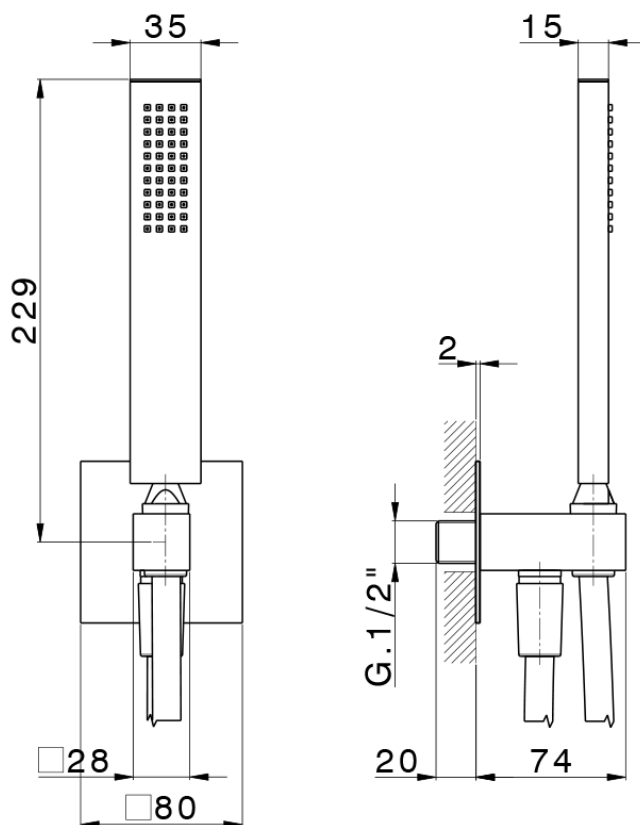

## Shower set with wall elbow PUSH&SHOWER\_DS0G5120

DS0G5120

<https://en.cisal.it/shower-set-with-wall-elbow-pushshower-ds0g5120>

2026-04-28