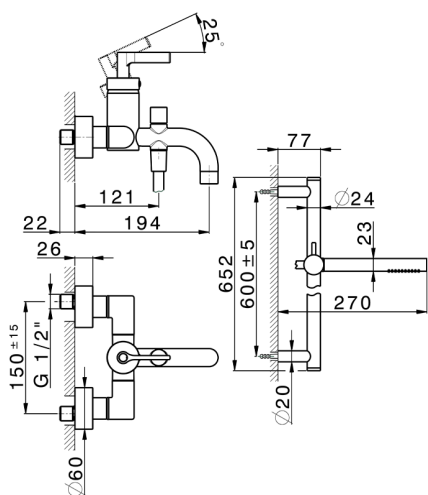

Single lever bath mixer, with shower set GRACE_GC000060

MODEL **GC000060**

Single lever bath mixer, with shower set, 60 cm Rail with slide bracket, 22,5 mm Brass One Spray handshower, 150 cm SUPREME smooth flexible hose

Cartridge Spare Parts **ZZ93196000**

38 mm Cartridge

2025-04-18