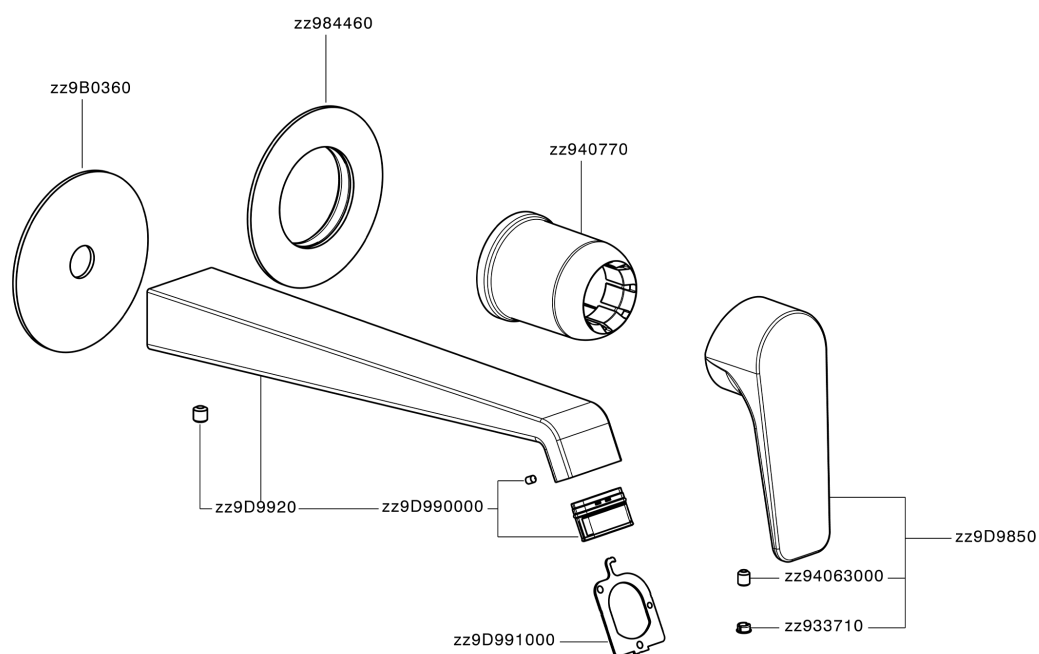

## Exposed part for single lever washbasin valve ROCK&ROLL\_RL005511C

RL005511C

<https://en.cisal.it/exposed-part-for-single-lever-washbasin-valve-rockroll-rl005511c>

2026-05-01