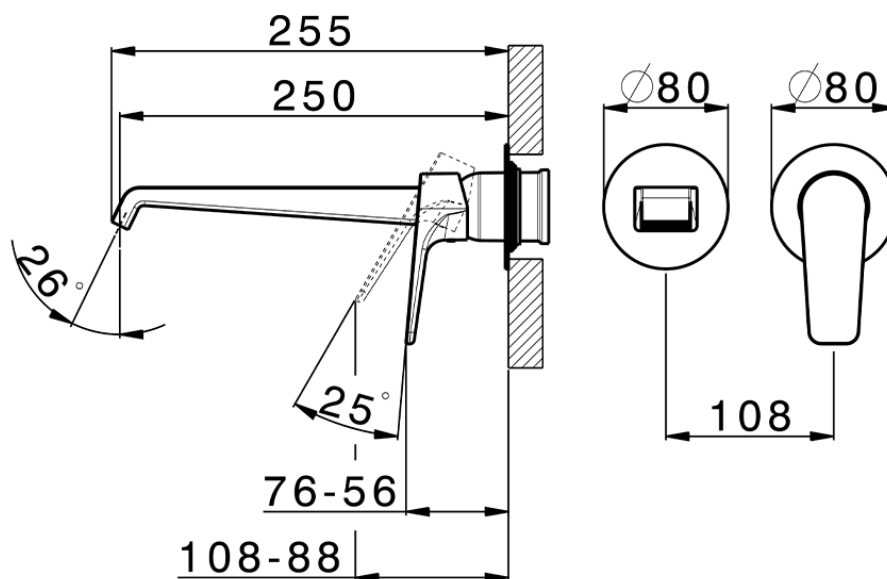

Exposed part for single lever washbasin valve ROCK&ROLL_RL005511C

RL005511C

<https://en.cisal.it/exposed-part-for-single-lever-washbasin-valve-rockroll-rl005511c>

2026-06-05