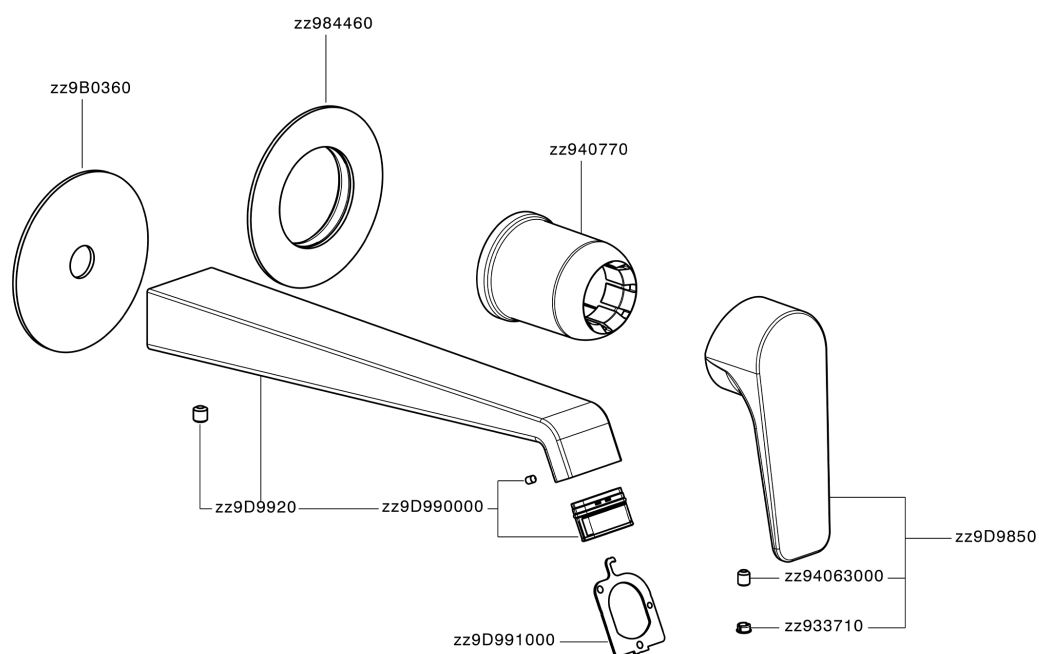

## Exposed part for single lever washbasin valve ROCK&ROLL\_RL005511C

MODEL **RL005511C**

Exposed part for single lever washbasin valve, without concealed part, spout L.250 mm, for item Easy-Box ZA002450-ZA025510

## CHARACTERISTICS

Installation	<b>Concealed</b>
Required concealed parts	<b>ZA002450</b>

## Exposed part for single lever washbasin valve ROCK&ROLL\_RL005511C

RL005511C

<https://en.cisal.it/exposed-part-for-single-lever-washbasin-valve-rockroll-rl005511c>

2026-06-05