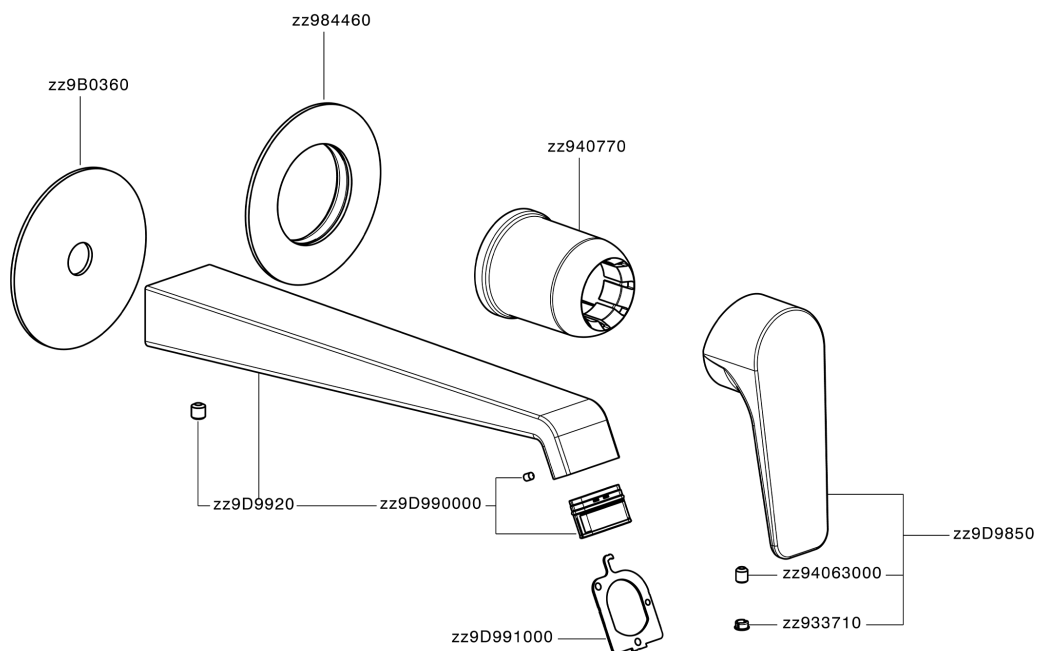

## Exposed part for single lever washbasin valve ROCK&ROLL\_RL005511C

RL005511C

<https://en.cisal.it/exposed-part-for-single-lever-washbasin-valve-rockroll-rl005511c>

2026-06-05