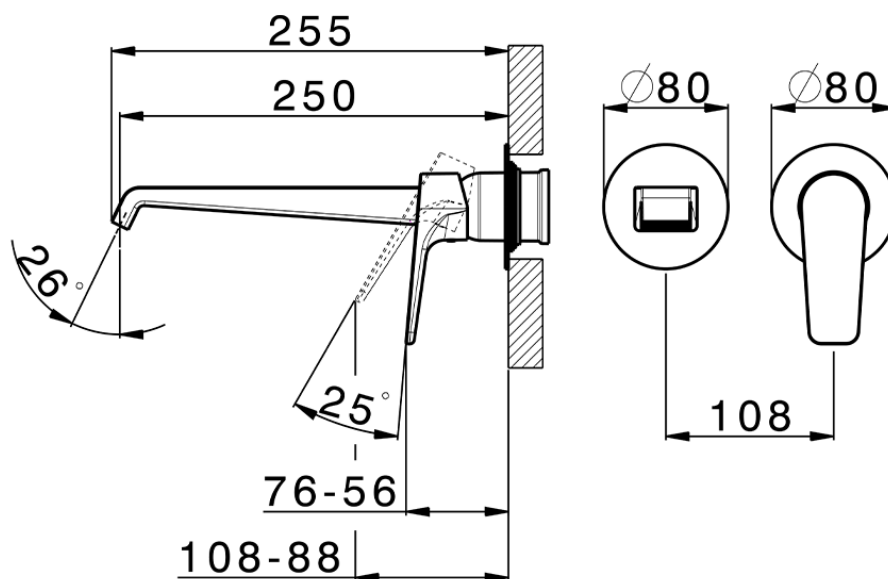

**Exposed part for single lever washbasin valve ROCK&ROLL\_RL005511C**

RL005511C

<https://en.cisal.it/exposed-part-for-single-lever-washbasin-valve-rockroll-rl005511c>

2026-05-01